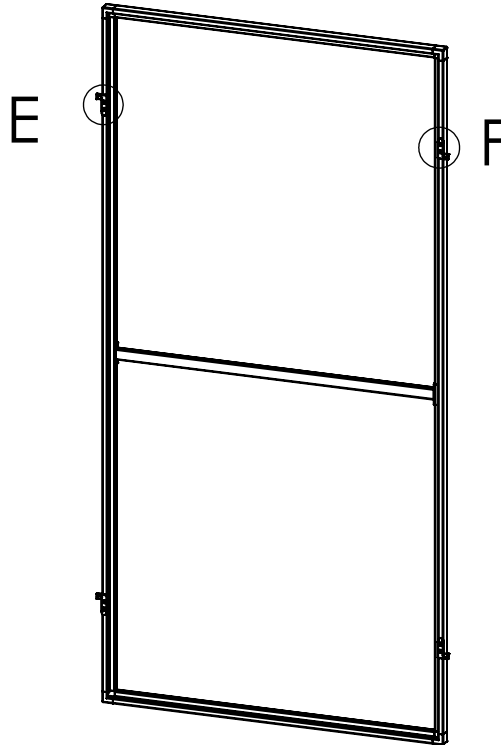

Date: 1-13-26

Description: 20' Trade Show Back Drop

Part Number:

Page: 1 Of: 5

Customer:

Drawn by:

**Moxitec**  
ALUMINUM FRAME COMPONENTS

5

4

3

2

1

Exploded View

Assembly D - Qty 2

DETAIL C  
SCALE 1 : 5

DETAIL D  
SCALE 1 : 5

ITEM	QTY.	Part No.	DESCRIPTION	LENGTH (IN)	WIDTH (IN)
1	1				
2	2	TLA1-BL	L-Tube (Tight Fit - Black)	93	
3	2	TLA1-BL	L-Tube (Tight Fit - Black)	44.5	
4	1	TRA1-BL	R-Tube (Tight Fit - Black)	44.25	
5	4	JL2150	2-Way 90 degree corner joint		
6	2	JWT150	Winged T		
7	2	HBC180	Bear Clip 180 - Straight Clip		

Assembly E - Qty 3

DETAIL E  
SCALE 1 : 5

DETAIL F  
SCALE 1 : 5

ITEM	QTY.	Part No.	DESCRIPTION	LENGTH (IN)	WIDTH (IN)
1	1				
2	2	TLA1-BL	L-Tube (Tight Fit - Black)	93	
3	2	TLA1-BL	L-Tube (Tight Fit - Black)	44.5	
4	1	TRA1-BL	R-Tube (Tight Fit - Black)	44.25	
5	4	JL2150	2-Way 90 degree corner joint		
6	2	JWT150	Winged T		
7	4	HBC180	Bear Clip 180 - Straight Clip		