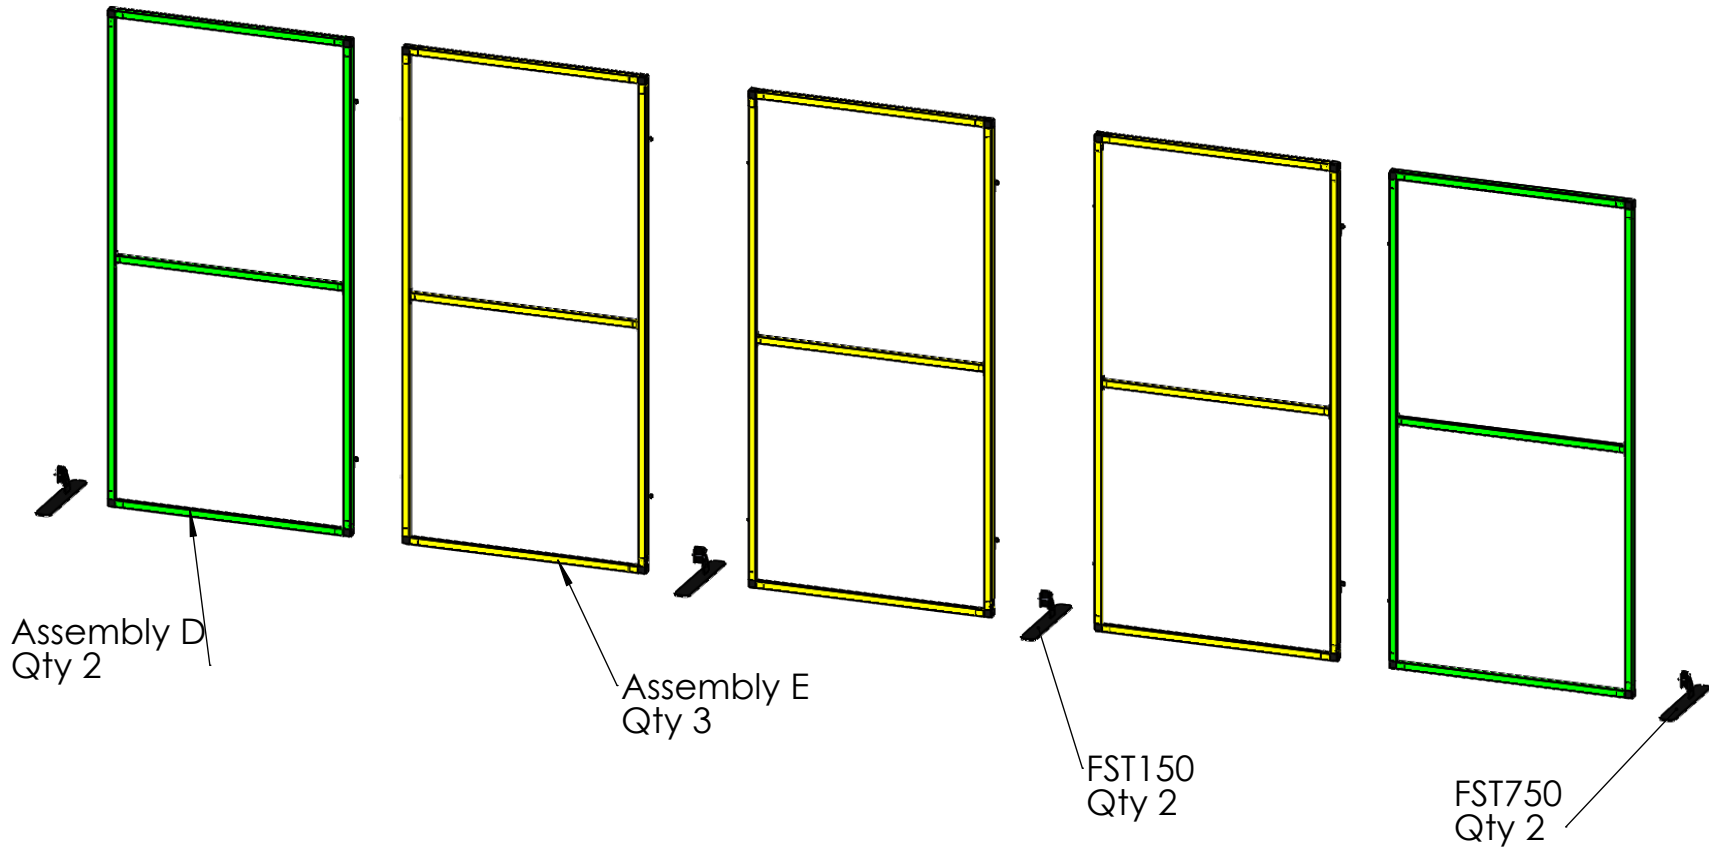

Date: 1-13-26

Description: 20' Trade Show Back Drop

Part Number:

Page: 1 Of: 5

Customer:

Drawn by:

**Moxitec**  
ALUMINUM FRAME COMPONENTS

5

4

3

2

1

Exploded View

Assembly D - Qty 2

DETAIL C  
SCALE 1 : 5

DETAIL D  
SCALE 1 : 5

ITEM	QTY.	Part No.	DESCRIPTION	LENGTH (IN)	WIDTH (IN)
1	1				
2	2	TLA1-BL	L-Tube (Tight Fit - Black)	93	
3	2	TLA1-BL	L-Tube (Tight Fit - Black)	44.5	
4	1	TRA1-BL	R-Tube (Tight Fit - Black)	44.25	
5	4	JL2150	2-Way 90 degree corner joint		
6	2	JWT150	Winged T		
7	2	HBC180	Bear Clip 180 - Straight Clip		

Assembly E - Qty 3

DETAIL E  
SCALE 1 : 5

DETAIL F  
SCALE 1 : 5

ITEM	QTY.	Part No.	DESCRIPTION	LENGTH (IN)	WIDTH (IN)
1	1				
2	2	TLA1-BL	L-Tube (Tight Fit - Black)	93	
3	2	TLA1-BL	L-Tube (Tight Fit - Black)	44.5	
4	1	TRA1-BL	R-Tube (Tight Fit - Black)	44.25	
5	4	JL2150	2-Way 90 degree corner joint		
6	2	JWT150	Winged T		
7	4	HBC180	Bear Clip 180 - Straight Clip		