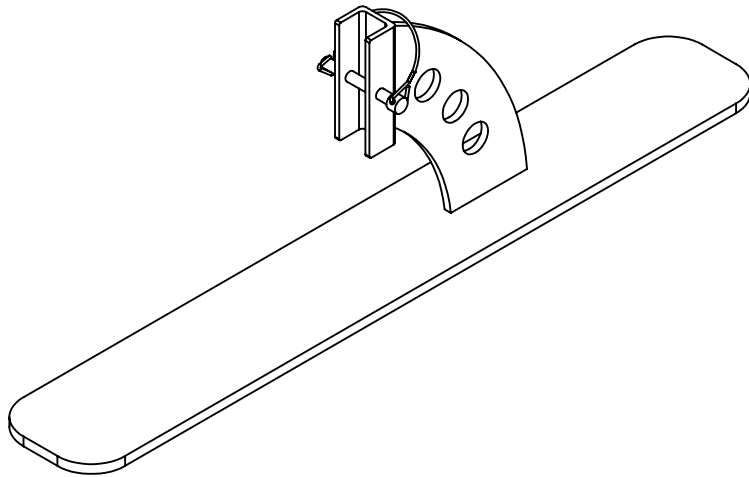

ITEM	QTY.	Part No.	DESCRIPTION	LENGTH (IN)	WIDTH (IN)
1	1				
2	2	TLA1-BL	L-Tube (Tight Fit - Black)	93	
3	2	TLA1-BL	L-Tube (Tight Fit - Black)	44.5	
4	1	TRA1-BL	R-Tube (Tight Fit - Black)	44.25	
5	4	JL2150	2-Way 90 degree corner joint		
6	2	JWT150	Winged T		
7	2	HBC180	Bear Clip 180 - Straight Clip		

Assembly E - Qty 3

DETAIL E  
SCALE 1 : 5

DETAIL F  
SCALE 1 : 5

ITEM	QTY.	Part No.	DESCRIPTION	LENGTH (IN)	WIDTH (IN)
1	1				
2	2	TLA1-BL	L-Tube (Tight Fit - Black)	93	
3	2	TLA1-BL	L-Tube (Tight Fit - Black)	44.5	
4	1	TRA1-BL	R-Tube (Tight Fit - Black)	44.25	
5	4	JL2150	2-Way 90 degree corner joint		
6	2	JWT150	Winged T		
7	4	HBC180	Bear Clip 180 - Straight Clip		

PPHS10-625

Winged T - JWT150

Bear Clip 180 Assembly

2 Way - JL2150

FST750 (with .25 dia wire lock pin)

FST150 (with .25 dia wire lock pin)