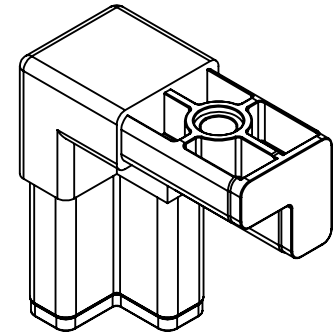

ITEM	QTY.	Part No.	DESCRIPTION	LENGTH (IN)	WIDTH (IN)
1	1				
2	2	TLA1-BL	L-Tube (Tight Fit - Black)	93	
3	2	TLA1-BL	L-Tube (Tight Fit - Black)	44.5	
4	1	TRA1-BL	R-Tube (Tight Fit - Black)	44.25	
5	4	JL2150	2-Way 90 degree corner joint		
6	2	JWT150	Winged T		
7	2	HBC180	Bear Clip 180 - Straight Clip		

Assembly E - Qty 3

DETAIL E  
SCALE 1 : 5

DETAIL F  
SCALE 1 : 5

ITEM	QTY.	Part No.	DESCRIPTION	LENGTH (IN)	WIDTH (IN)
1	1				
2	2	TLA1-BL	L-Tube (Tight Fit - Black)	93	
3	2	TLA1-BL	L-Tube (Tight Fit - Black)	44.5	
4	1	TRA1-BL	R-Tube (Tight Fit - Black)	44.25	
5	4	JL2150	2-Way 90 degree corner joint		
6	2	JWT150	Winged T		
7	4	HBC180	Bear Clip 180 - Straight Clip		

PPHS10-625

Winged T - JWT150

Bear Clip 180 Assembly

2 Way - JL2150

FST750 (with .25 dia wire lock pin)

FST150 (with .25 dia wire lock pin)