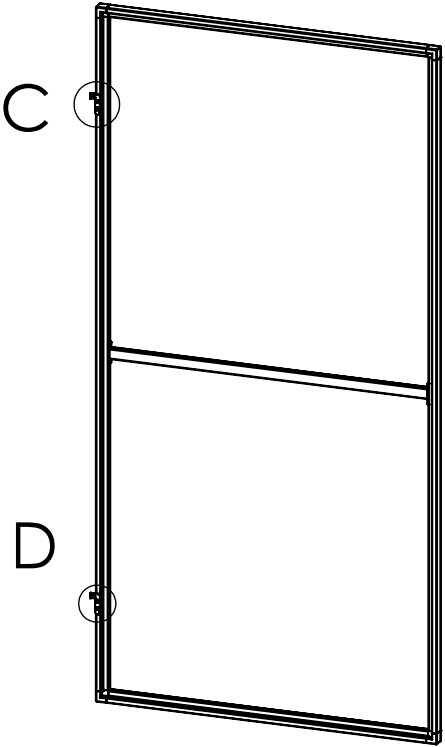

Date: 1-13-26

Description: 20' Trade Show Back Drop

Part Number:

Page: 1 Of: 5

Customer:

Drawn by:

**Moxitec**  
ALUMINUM FRAME COMPONENTS

5

4

3

2

1

Exploded View

Assembly D - Qty 2

DETAIL C  
SCALE 1 : 5

DETAIL D  
SCALE 1 : 5

ITEM	QTY.	Part No.	DESCRIPTION	LENGTH (IN)	WIDTH (IN)
1	1				
2	2	TLA1-BL	L-Tube (Tight Fit - Black)	93	
3	2	TLA1-BL	L-Tube (Tight Fit - Black)	44.5	
4	1	TRA1-BL	R-Tube (Tight Fit - Black)	44.25	
5	4	JL2150	2-Way 90 degree corner joint		
6	2	JWT150	Winged T		
7	2	HBC180	Bear Clip 180 - Straight Clip		

Assembly E - Qty 3

DETAIL E  
SCALE 1 : 5

DETAIL F  
SCALE 1 : 5

ITEM	QTY.	Part No.	DESCRIPTION	LENGTH (IN)	WIDTH (IN)
1	1				
2	2	TLA1-BL	L-Tube (Tight Fit - Black)	93	
3	2	TLA1-BL	L-Tube (Tight Fit - Black)	44.5	
4	1	TRA1-BL	R-Tube (Tight Fit - Black)	44.25	
5	4	JL2150	2-Way 90 degree corner joint		
6	2	JWT150	Winged T		
7	4	HBC180	Bear Clip 180 - Straight Clip		