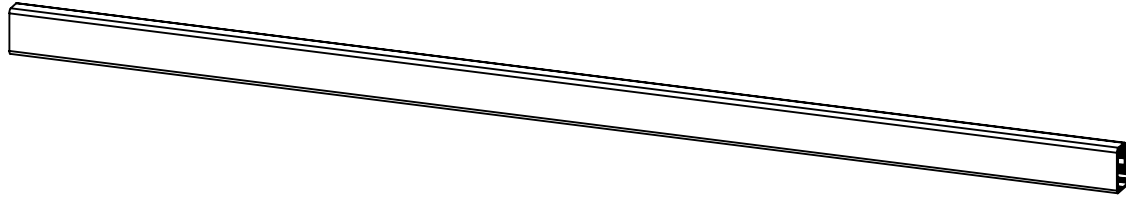

3 Tier Shelf Unit

3 Tier Shelf Unit - Exploded View

Assembly A - Qty 4

ITEM	QTY.	Part No.	DESCRIPTION	LENGTH (IN)	WIDTH (IN)
1	1				
2	1	TL1500		28.5	
3	2	JL3150	3-Way Corner Joint		
4	2	JFT150	Flush T		

Tubing B - Qty 4

ITEM	QTY.	Part No.	DESCRIPTION	LENGTH (IN)	WIDTH (IN)
1	1				
2	1	TL1500		37	

Tubing C - Qty 2

ITEM	QTY.	Part No.	DESCRIPTION	LENGTH (IN)	WIDTH (IN)
1	1				
2	1	TL1500		36.75	

Tubing D - Qty 4

ITEM	QTY.	Part No.	DESCRIPTION	LENGTH (IN)	WIDTH (IN)
1	1				
2	1	TL1500		12	

Tubing E - Qty 2

ITEM	QTY.	Part No.	DESCRIPTION	LENGTH (IN)	WIDTH (IN)
1	1				
2	1	TL1500		11.75	

3 Way - JL3150 - Qty 8

Flush T - JFT150 - Qty 8