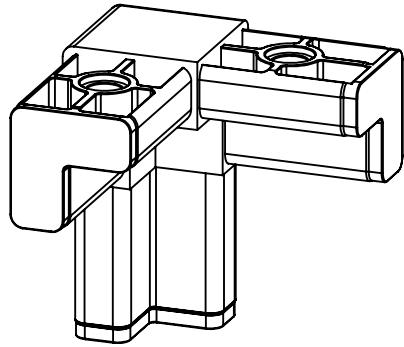

3 Tier Shelf Unit

3 Tier Shelf Unit - Exploded View

Assembly A - Qty 4

ITEM	QTY.	Part No.	DESCRIPTION	LENGTH (IN)	WIDTH (IN)
1	1				
2	1	TL1500		28.5	
3	2	JL3150	3-Way Corner Joint		
4	2	JFT150	Flush T		

Tubing B - Qty 4

ITEM	QTY.	Part No.	DESCRIPTION	LENGTH (IN)	WIDTH (IN)
1	1				
2	1	TL1500		37	

Tubing C - Qty 2

ITEM	QTY.	Part No.	DESCRIPTION	LENGTH (IN)	WIDTH (IN)
1	1				
2	1	TL1500		36.75	

Tubing D - Qty 4

ITEM	QTY.	Part No.	DESCRIPTION	LENGTH (IN)	WIDTH (IN)
1	1				
2	1	TL1500		12	

Tubing E - Qty 2

ITEM	QTY.	Part No.	DESCRIPTION	LENGTH (IN)	WIDTH (IN)
1	1				
2	1	TL1500		11.75	

3 Way - JL3150 - Qty 8

Flush T - JFT150 - Qty 8