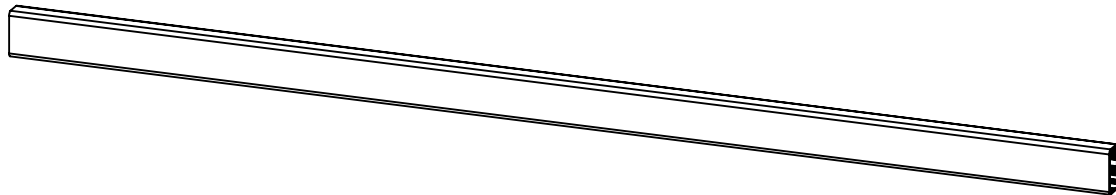

3 Tier Shelf Unit

3 Tier Shelf Unit - Exploded View

Assembly A - Qty 4

ITEM	QTY.	Part No.	DESCRIPTION	LENGTH (IN)	WIDTH (IN)
1	1				
2	1	TL1500		28.5	
3	2	JL3150	3-Way Corner Joint		
4	2	JFT150	Flush T		

Tubing B - Qty 4

ITEM	QTY.	Part No.	DESCRIPTION	LENGTH (IN)	WIDTH (IN)
1	1				
2	1	TL1500		37	

Tubing C - Qty 2

ITEM	QTY.	Part No.	DESCRIPTION	LENGTH (IN)	WIDTH (IN)
1	1				
2	1	TL1500		36.75	

Tubing D - Qty 4

ITEM	QTY.	Part No.	DESCRIPTION	LENGTH (IN)	WIDTH (IN)
1	1				
2	1	TL1500		12	

Tubing E - Qty 2

ITEM	QTY.	Part No.	DESCRIPTION	LENGTH (IN)	WIDTH (IN)
1	1				
2	1	TL1500		11.75	

3 Way - JL3150 - Qty 8

Flush T - JFT150 - Qty 8