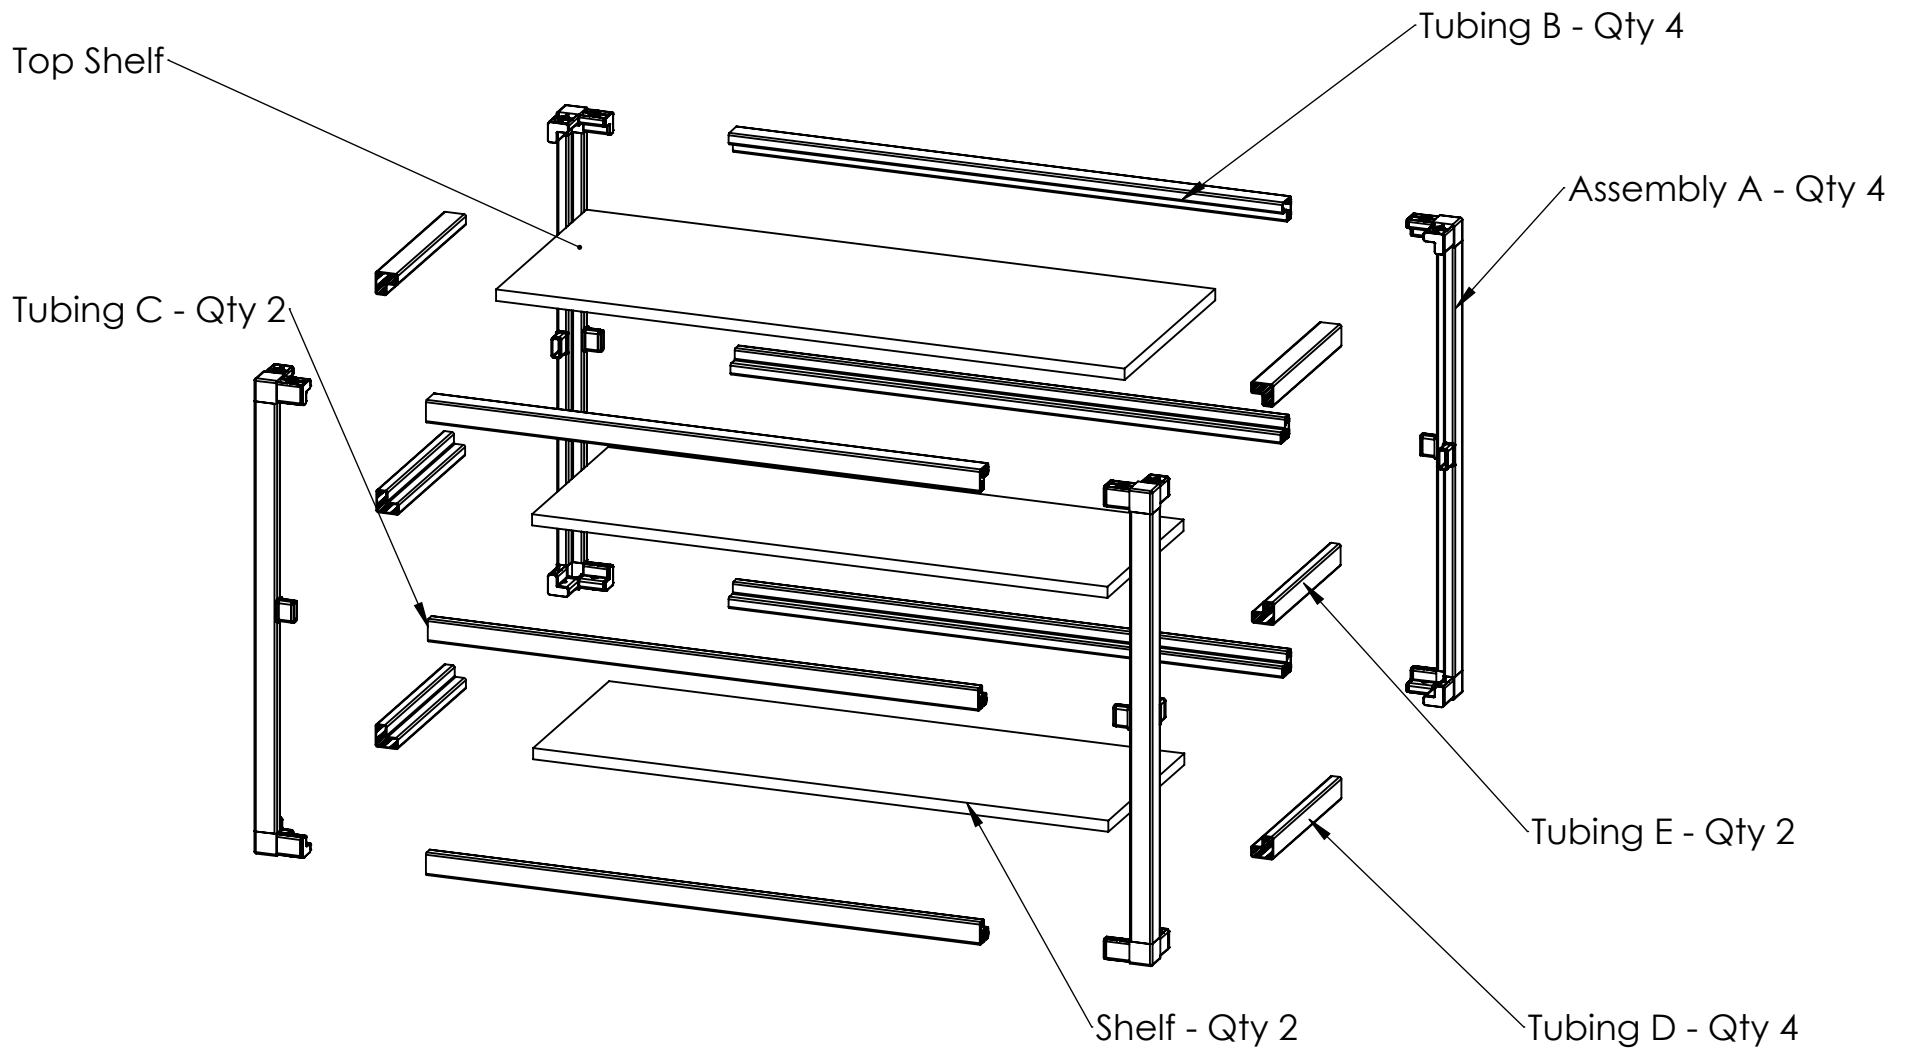

3 Tier Shelf Unit

3 Tier Shelf Unit - Exploded View

Assembly A - Qty 4

ITEM	QTY.	Part No.	DESCRIPTION	LENGTH (IN)	WIDTH (IN)
1	1				
2	1	TL1500		28.5	
3	2	JL3150	3-Way Corner Joint		
4	2	JFT150	Flush T		

Tubing B - Qty 4

ITEM	QTY.	Part No.	DESCRIPTION	LENGTH (IN)	WIDTH (IN)
1	1				
2	1	TL1500		37	

Tubing C - Qty 2

ITEM	QTY.	Part No.	DESCRIPTION	LENGTH (IN)	WIDTH (IN)
1	1				
2	1	TL1500		36.75	

Tubing D - Qty 4

ITEM	QTY.	Part No.	DESCRIPTION	LENGTH (IN)	WIDTH (IN)
1	1				
2	1	TL1500		12	

Tubing E - Qty 2

ITEM	QTY.	Part No.	DESCRIPTION	LENGTH (IN)	WIDTH (IN)
1	1				
2	1	TL1500		11.75	

3 Way - JL3150 - Qty 8

Flush T - JFT150 - Qty 8