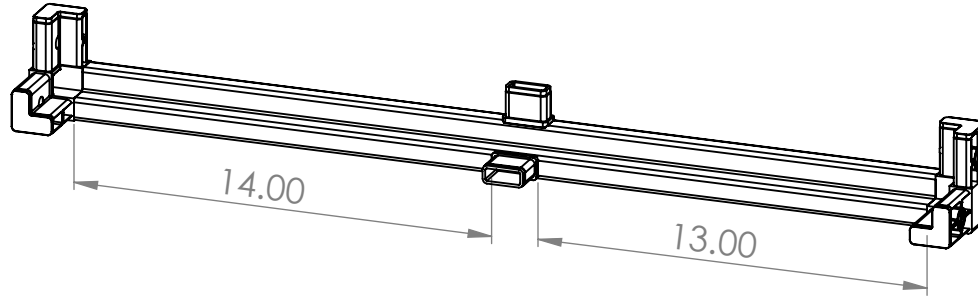

3 Tier Shelf Unit

3 Tier Shelf Unit - Exploded View

Assembly A - Qty 4

ITEM	QTY.	Part No.	DESCRIPTION	LENGTH (IN)	WIDTH (IN)
1	1				
2	1	TL1500		28.5	
3	2	JL3150	3-Way Corner Joint		
4	2	JFT150	Flush T		

Tubing B - Qty 4

ITEM	QTY.	Part No.	DESCRIPTION	LENGTH (IN)	WIDTH (IN)
1	1				
2	1	TL1500		37	

Tubing C - Qty 2

ITEM	QTY.	Part No.	DESCRIPTION	LENGTH (IN)	WIDTH (IN)
1	1				
2	1	TL1500		36.75	

Tubing D - Qty 4

ITEM	QTY.	Part No.	DESCRIPTION	LENGTH (IN)	WIDTH (IN)
1	1				
2	1	TL1500		12	

Tubing E - Qty 2

ITEM	QTY.	Part No.	DESCRIPTION	LENGTH (IN)	WIDTH (IN)
1	1				
2	1	TL1500		11.75	

3 Way - JL3150 - Qty 8

Flush T - JFT150 - Qty 8