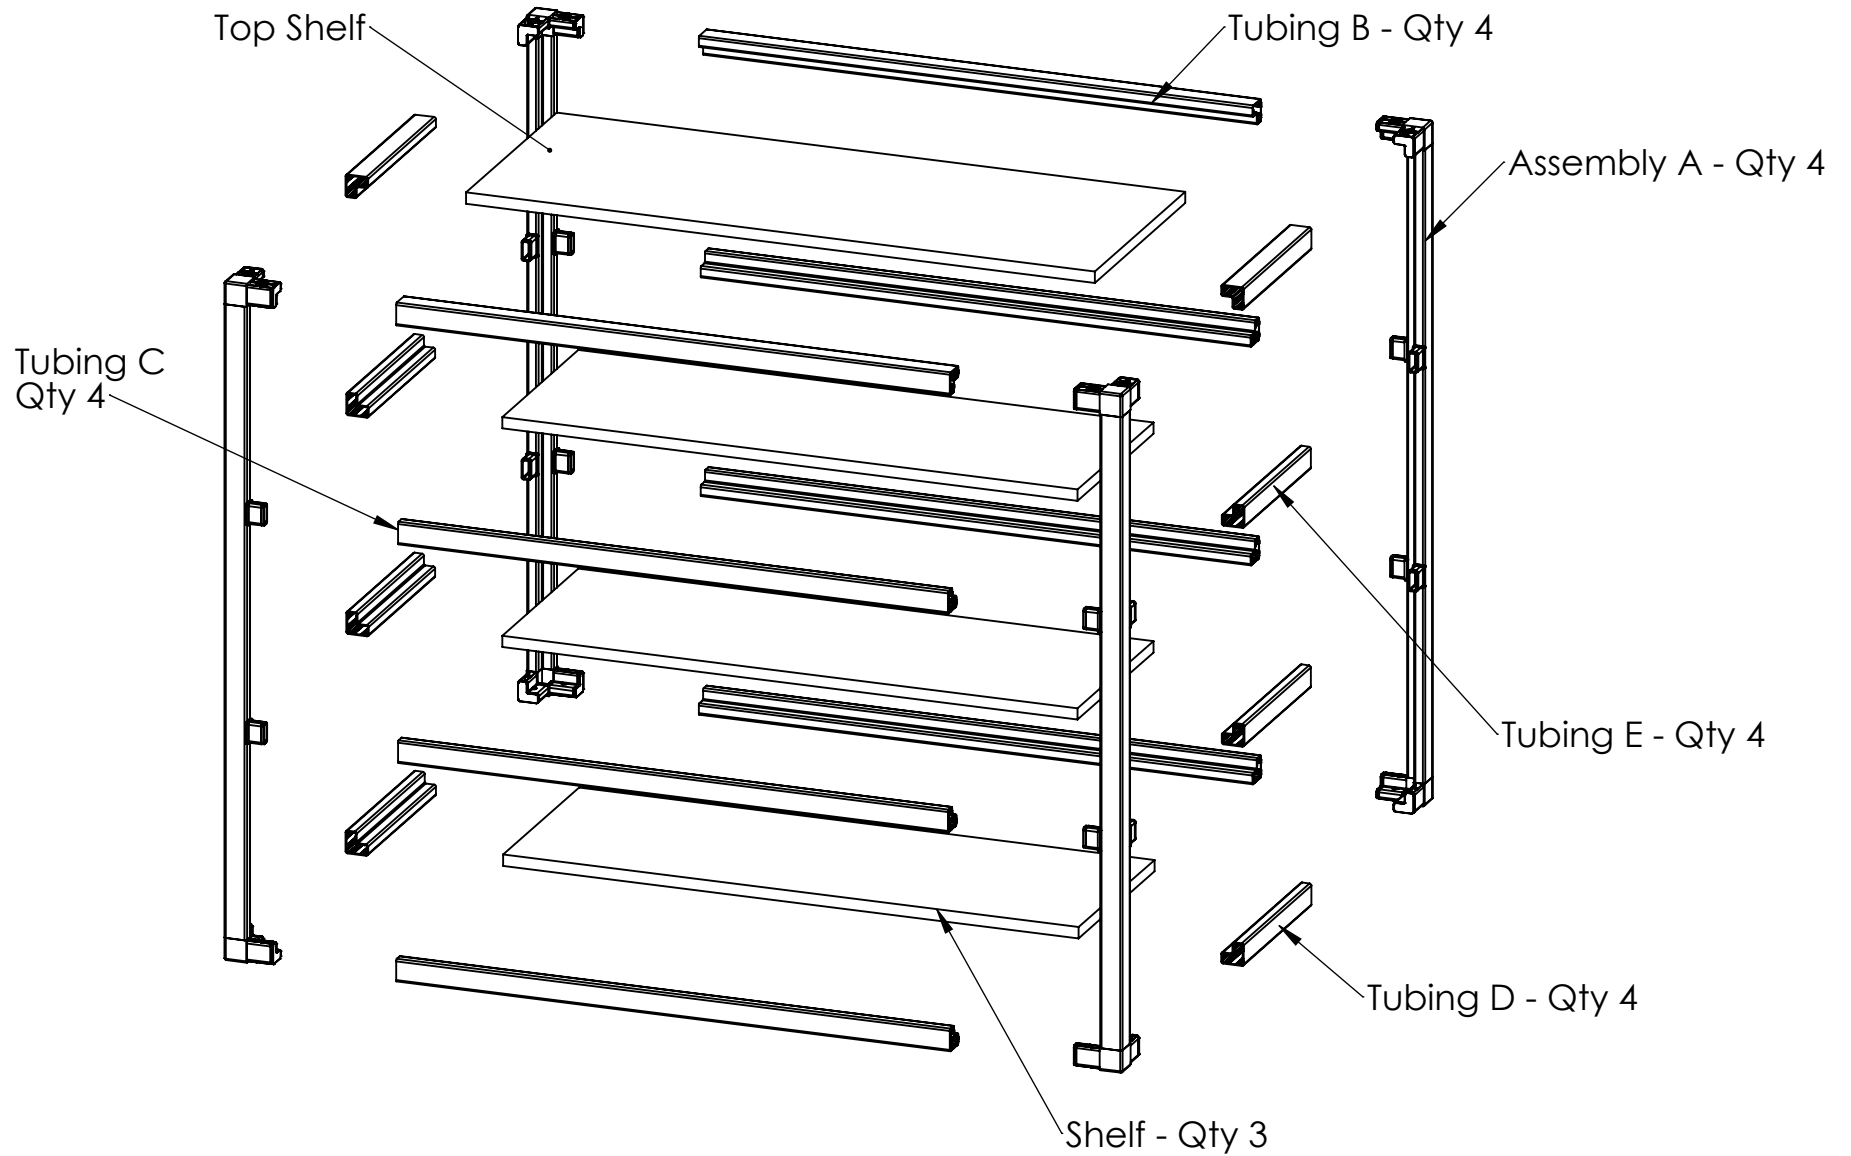

4 Tier Shelf Unit

4 Tier Shelf Unit - Exploded View

Date: 3-18-22

Description: 4 Tier Shelf Unit

Part Number:

Page: 2 Of: 7

Customer:

Drawn by:

MOXI ALUMINUM FRAME COMPONENTS

Assembly A - Qty 4

ITEM	QTY.	Part No.	DESCRIPTION	LENGTH (IN)	WIDTH (IN)
1	1				
2	1	TL1500		42	
3	2	JL3150	3-Way Corner Joint		
4	4	JFT150	Flush T		

Tubing B - Qty 4

ITEM	QTY.	Part No.	DESCRIPTION	LENGTH (IN)	WIDTH (IN)
1	1				
2	1	TL1500		37	

Tubing C - Qty 4

ITEM	QTY.	Part No.	DESCRIPTION	LENGTH (IN)	WIDTH (IN)
1	1				
2	1	TL1500		36.75	

Tubing D - Qty 4

ITEM	QTY.	Part No.	DESCRIPTION	LENGTH (IN)	WIDTH (IN)
1	1				
2	1	TL1500		12	

Tubing E - Qty 4

ITEM	QTY.	Part No.	DESCRIPTION	LENGTH (IN)	WIDTH (IN)
1	1				
2	1	TL1500		11.75	

3 Way - JL3150 - Qty 8

Flush T - JFT150 - Qty 16

Top Shelf

Lower Shelves - Qty 3