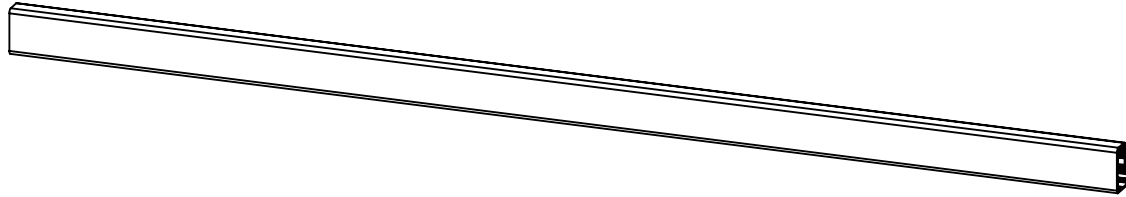

4 Tier Shelf Unit

4 Tier Shelf Unit - Exploded View

Date: 3-18-22

Description: 4 Tier Shelf Unit

Part Number:

Page: 2 Of: 7

Customer:

Drawn by:

MOXI ALUMINUM FRAME COMPONENTS

Assembly A - Qty 4

ITEM	QTY.	Part No.	DESCRIPTION	LENGTH (IN)	WIDTH (IN)
1	1				
2	1	TL1500		42	
3	2	JL3150	3-Way Corner Joint		
4	4	JFT150	Flush T		

Tubing B - Qty 4

ITEM	QTY.	Part No.	DESCRIPTION	LENGTH (IN)	WIDTH (IN)
1	1				
2	1	TL1500		37	

Tubing C - Qty 4

ITEM	QTY.	Part No.	DESCRIPTION	LENGTH (IN)	WIDTH (IN)
1	1				
2	1	TL1500		36.75	

Tubing D - Qty 4

ITEM	QTY.	Part No.	DESCRIPTION	LENGTH (IN)	WIDTH (IN)
1	1				
2	1	TL1500		12	

Tubing E - Qty 4

ITEM	QTY.	Part No.	DESCRIPTION	LENGTH (IN)	WIDTH (IN)
1	1				
2	1	TL1500		11.75	

3 Way - JL3150 - Qty 8

Flush T - JFT150 - Qty 16

Top Shelf

Lower Shelves - Qty 3