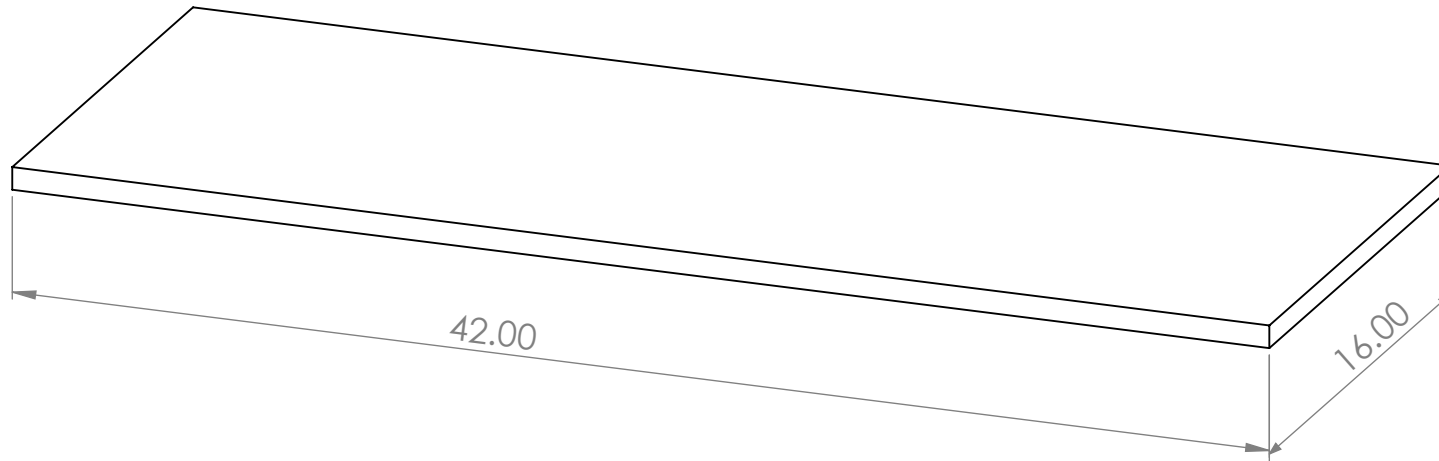

ITEM	QTY.	Part No.	DESCRIPTION	LENGTH (IN)	WIDTH (IN)
1	1				
2	1	TL1500		11.75	

3 Way - JL3150 - Qty 8

Flush T - JFT150 - Qty 16

Top Shelf

Lower Shelves - Qty 3