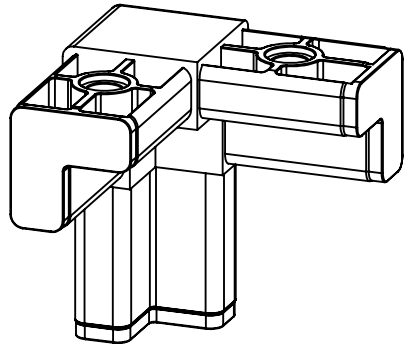

MOXI ALUMINUM FRAME COMPONENTS

Assembly A - Qty 4

ITEM	QTY.	Part No.	DESCRIPTION	LENGTH (IN)	WIDTH (IN)
1	1				
2	1	TL1500		42	
3	2	JL3150	3-Way Corner Joint		
4	4	JFT150	Flush T		

Tubing B - Qty 4

ITEM	QTY.	Part No.	DESCRIPTION	LENGTH (IN)	WIDTH (IN)
1	1				
2	1	TL1500		37	

Tubing C - Qty 4

ITEM	QTY.	Part No.	DESCRIPTION	LENGTH (IN)	WIDTH (IN)
1	1				
2	1	TL1500		36.75	

Tubing D - Qty 4

ITEM	QTY.	Part No.	DESCRIPTION	LENGTH (IN)	WIDTH (IN)
1	1				
2	1	TL1500		12	

Tubing E - Qty 4

ITEM	QTY.	Part No.	DESCRIPTION	LENGTH (IN)	WIDTH (IN)
1	1				
2	1	TL1500		11.75	

3 Way - JL3150 - Qty 8

Flush T - JFT150 - Qty 16

Top Shelf

Lower Shelves - Qty 3