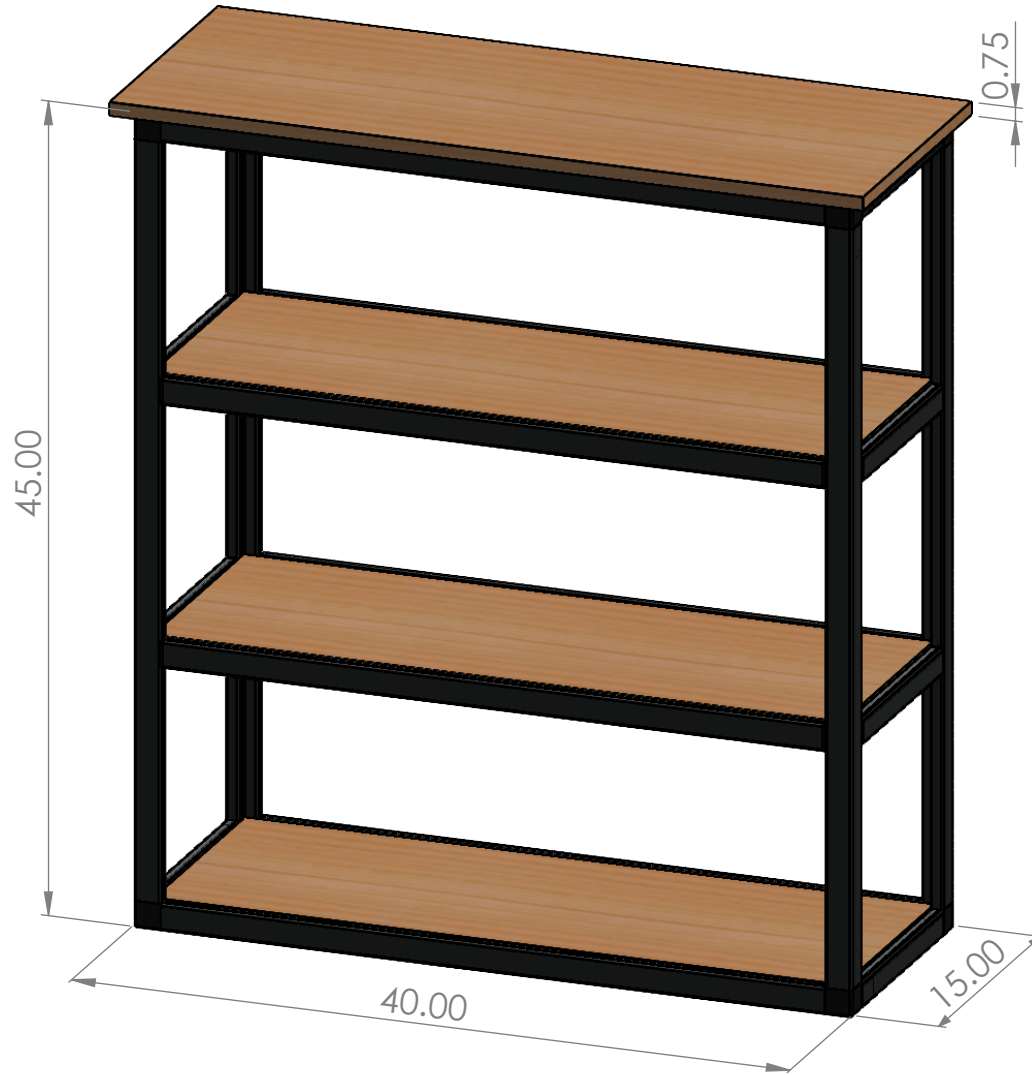

4 Tier Shelf Unit

4 Tier Shelf Unit - Exploded View

Date: 3-18-22

Description: 4 Tier Shelf Unit

Part Number:

Page: 2 Of: 7

Customer:

Drawn by:

MOXI ALUMINUM FRAME COMPONENTS

Assembly A - Qty 4

ITEM	QTY.	Part No.	DESCRIPTION	LENGTH (IN)	WIDTH (IN)
1	1				
2	1	TL1500		42	
3	2	JL3150	3-Way Corner Joint		
4	4	JFT150	Flush T		

Tubing B - Qty 4

ITEM	QTY.	Part No.	DESCRIPTION	LENGTH (IN)	WIDTH (IN)
1	1				
2	1	TL1500		37	

Tubing C - Qty 4

ITEM	QTY.	Part No.	DESCRIPTION	LENGTH (IN)	WIDTH (IN)
1	1				
2	1	TL1500		36.75	

Tubing D - Qty 4

ITEM	QTY.	Part No.	DESCRIPTION	LENGTH (IN)	WIDTH (IN)
1	1				
2	1	TL1500		12	

Tubing E - Qty 4

ITEM	QTY.	Part No.	DESCRIPTION	LENGTH (IN)	WIDTH (IN)
1	1				
2	1	TL1500		11.75	

3 Way - JL3150 - Qty 8

Flush T - JFT150 - Qty 16

Top Shelf

Lower Shelves - Qty 3