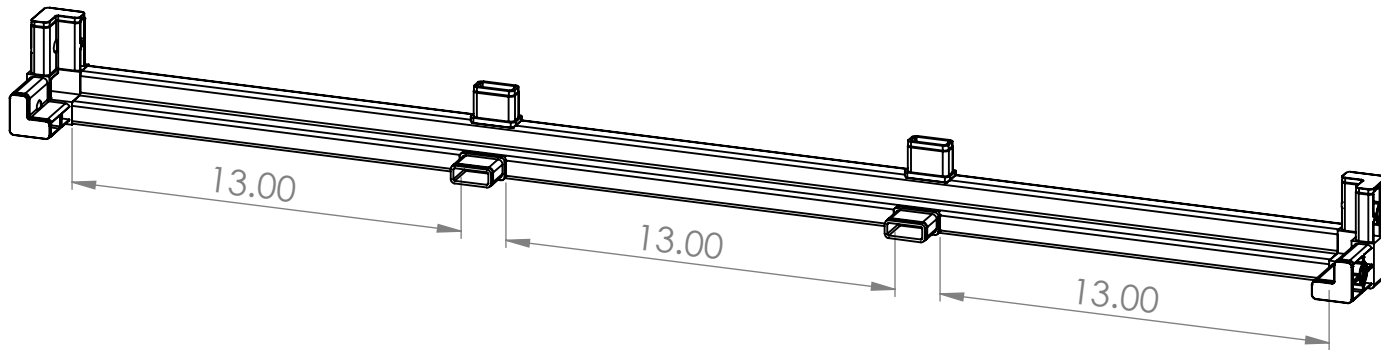

4 Tier Shelf Unit

4 Tier Shelf Unit - Exploded View

Date: 3-18-22

Description: 4 Tier Shelf Unit

Part Number:

Page: 2 Of: 7

Customer:

Drawn by:

MOXI ALUMINUM FRAME COMPONENTS

Assembly A - Qty 4

ITEM	QTY.	Part No.	DESCRIPTION	LENGTH (IN)	WIDTH (IN)
1	1				
2	1	TL1500		42	
3	2	JL3150	3-Way Corner Joint		
4	4	JFT150	Flush T		

Tubing B - Qty 4

ITEM	QTY.	Part No.	DESCRIPTION	LENGTH (IN)	WIDTH (IN)
1	1				
2	1	TL1500		37	

Tubing C - Qty 4

ITEM	QTY.	Part No.	DESCRIPTION	LENGTH (IN)	WIDTH (IN)
1	1				
2	1	TL1500		36.75	

Tubing D - Qty 4

ITEM	QTY.	Part No.	DESCRIPTION	LENGTH (IN)	WIDTH (IN)
1	1				
2	1	TL1500		12	

Tubing E - Qty 4

ITEM	QTY.	Part No.	DESCRIPTION	LENGTH (IN)	WIDTH (IN)
1	1				
2	1	TL1500		11.75	

3 Way - JL3150 - Qty 8

Flush T - JFT150 - Qty 16

Top Shelf

Lower Shelves - Qty 3