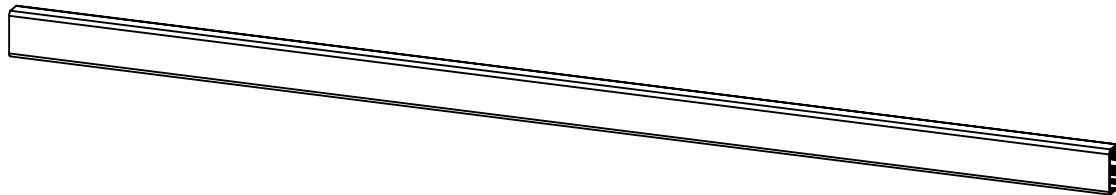

4 Tier Shelf Unit

4 Tier Shelf Unit - Exploded View

Date: 3-18-22

Description: 4 Tier Shelf Unit

Part Number:

Page: 2 Of: 7

Customer:

Drawn by:

MOXI ALUMINUM FRAME COMPONENTS

Assembly A - Qty 4

ITEM	QTY.	Part No.	DESCRIPTION	LENGTH (IN)	WIDTH (IN)
1	1				
2	1	TL1500		42	
3	2	JL3150	3-Way Corner Joint		
4	4	JFT150	Flush T		

Tubing B - Qty 4

ITEM	QTY.	Part No.	DESCRIPTION	LENGTH (IN)	WIDTH (IN)
1	1				
2	1	TL1500		37	

Tubing C - Qty 4

ITEM	QTY.	Part No.	DESCRIPTION	LENGTH (IN)	WIDTH (IN)
1	1				
2	1	TL1500		36.75	

Tubing D - Qty 4

ITEM	QTY.	Part No.	DESCRIPTION	LENGTH (IN)	WIDTH (IN)
1	1				
2	1	TL1500		12	

Tubing E - Qty 4

ITEM	QTY.	Part No.	DESCRIPTION	LENGTH (IN)	WIDTH (IN)
1	1				
2	1	TL1500		11.75	

3 Way - JL3150 - Qty 8

Flush T - JFT150 - Qty 16

Top Shelf

Lower Shelves - Qty 3