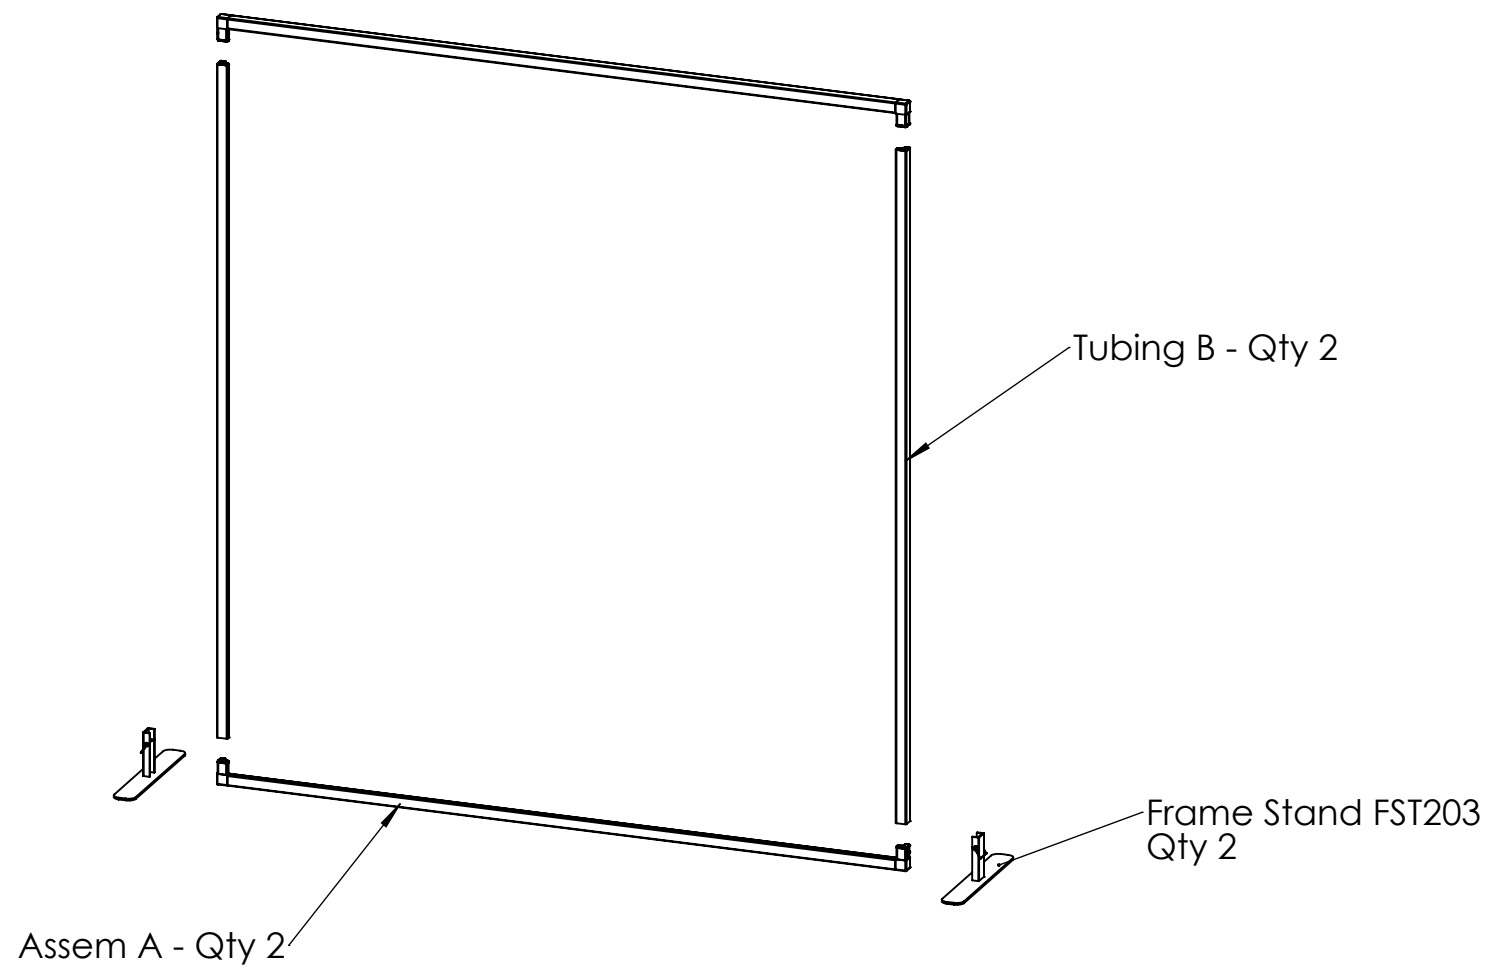

# Backdrop Frame

Date: 1-16-26

Description: Backdrop 8 ft x 8 ft

Part Number:

Page: 1 Of: 5

Customer:

Drawn by:

**Moxitec**  
ALUMINUM FRAME COMPONENTS

Exploded View

Assem A - Qty 2

ITEM	QTY.	Part No.	DESCRIPTION	LENGTH (IN)	WIDTH (IN)
1	1				
2	1	TLA1-BL	L-Tube (Tight Fit - Black)	93	
3	2	JL2150	2-Way 90 degree corner joint		

Tubing B - Qty 2

ITEM	QTY.	Part No.	DESCRIPTION	LENGTH (IN)	WIDTH (IN)
1	1				
2	1	TLA1-BL	L-Tube (Tight Fit - Black)	93	

2 Way - JL2150

FST203 (with lock pin)

(Optional) FST750 (with lock pin)