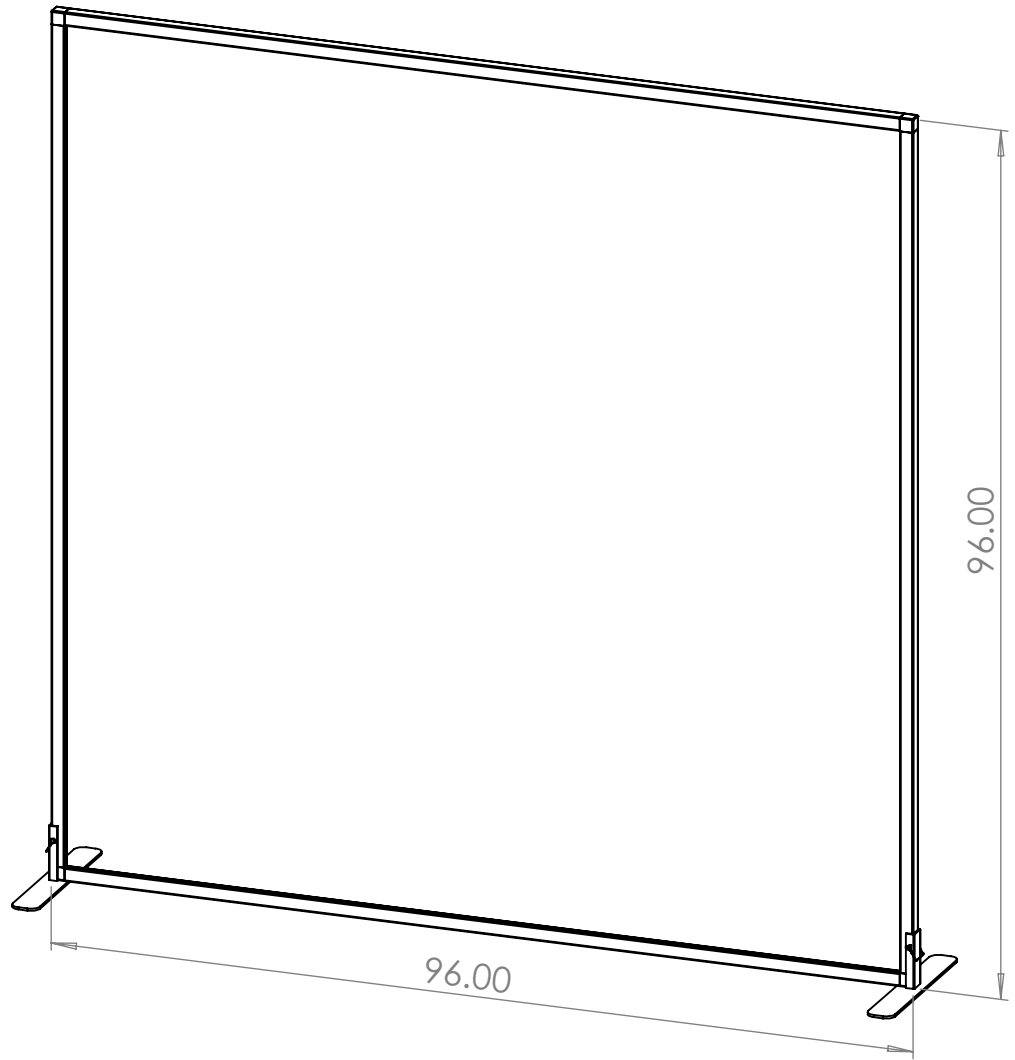

# Backdrop Frame

Date: 1-16-26

Description: Backdrop 8 ft x 8 ft

Part Number:

Page: 1 Of: 5

Customer:

Drawn by:

**Moxitec**  
ALUMINUM FRAME COMPONENTS

Exploded View

Assem A - Qty 2

ITEM	QTY.	Part No.	DESCRIPTION	LENGTH (IN)	WIDTH (IN)
1	1				
2	1	TLA1-BL	L-Tube (Tight Fit - Black)	93	
3	2	JL2150	2-Way 90 degree corner joint		

Tubing B - Qty 2

ITEM	QTY.	Part No.	DESCRIPTION	LENGTH (IN)	WIDTH (IN)
1	1				
2	1	TLA1-BL	L-Tube (Tight Fit - Black)	93	

2 Way - JL2150

FST203 (with lock pin)

(Optional) FST750 (with lock pin)