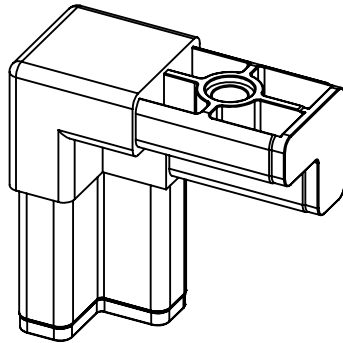

2 Way - JL2150