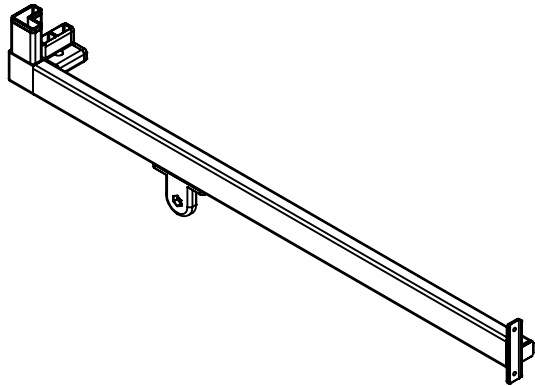

Utility Cart

Exploded View

Assem A1

ITEM	QTY.	Part No.	DESCRIPTION	LENGTH (IN)	WIDTH (IN)
1	1				
2	1	TLA1-BL	L-Tube (Tight Fit - Black)	45	
3	1	JL3150	3-Way Corner Joint		
4	1	JL2150	2-Way 90 degree corner joint		

ITEM	QTY.	Part No.	DESCRIPTION	LENGTH (IN)	WIDTH (IN)
1	1				
2	1	TLA1-BL	L-Tube (Tight Fit - Black)	18	

Tubing C - Qty 2

ITEM	QTY.	Part No.	DESCRIPTION	LENGTH (IN)	WIDTH (IN)
1	1				
2	1	TLA1-BL	L-Tube (Tight Fit - Black)	10	

### Assem D1

ITEM	QTY.	Part No.	DESCRIPTION	LENGTH (IN)	WIDTH (IN)
1	1				
2	1	TLA1-BL	L-Tube (Tight Fit - Black)	21.125	
3	1	JLEC150	End Cap (L-Tube)		
4	1	JWT150	Winged T		
5	1	JFC20	Filler Cap		

### Assem E1

ITEM	QTY.	Part No.	DESCRIPTION	LENGTH (IN)	WIDTH (IN)
1	1				
2	1	TLA1-BL	L-Tube (Tight Fit - Black)	27.875	
3	1	JL3150	3-Way Corner Joint		
4	1	JWT150	Winged T		
5	1	JFC20	Filler Cap		
6	1	JPB150	Pivot Base		