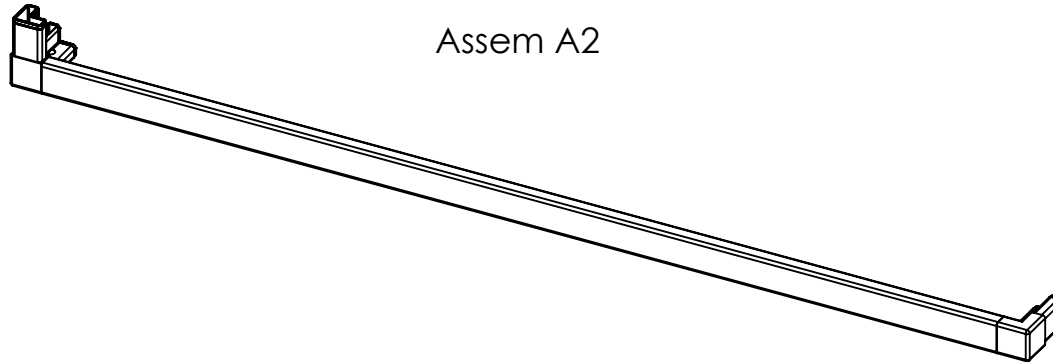

Utility Cart

Exploded View

Assem A1

ITEM	QTY.	Part No.	DESCRIPTION	LENGTH (IN)	WIDTH (IN)
1	1				
2	1	TLA1-BL	L-Tube (Tight Fit - Black)	45	
3	1	JL3150	3-Way Corner Joint		
4	1	JL2150	2-Way 90 degree corner joint		

Assem A2

ITEM	QTY.	Part No.	DESCRIPTION	LENGTH (IN)	WIDTH (IN)
1	1				
2	1	TLA1-BL	L-Tube (Tight Fit - Black)	45	
3	1	JL3150	3-Way Corner Joint		
4	1	JL2150	2-Way 90 degree corner joint		

Tubing B - Qty 3

ITEM	QTY.	Part No.	DESCRIPTION	LENGTH (IN)	WIDTH (IN)
1	1				
2	1	TLA1-BL	L-Tube (Tight Fit - Black)	18	

Tubing C - Qty 2

ITEM	QTY.	Part No.	DESCRIPTION	LENGTH (IN)	WIDTH (IN)
1	1				
2	1	TLA1-BL	L-Tube (Tight Fit - Black)	10	