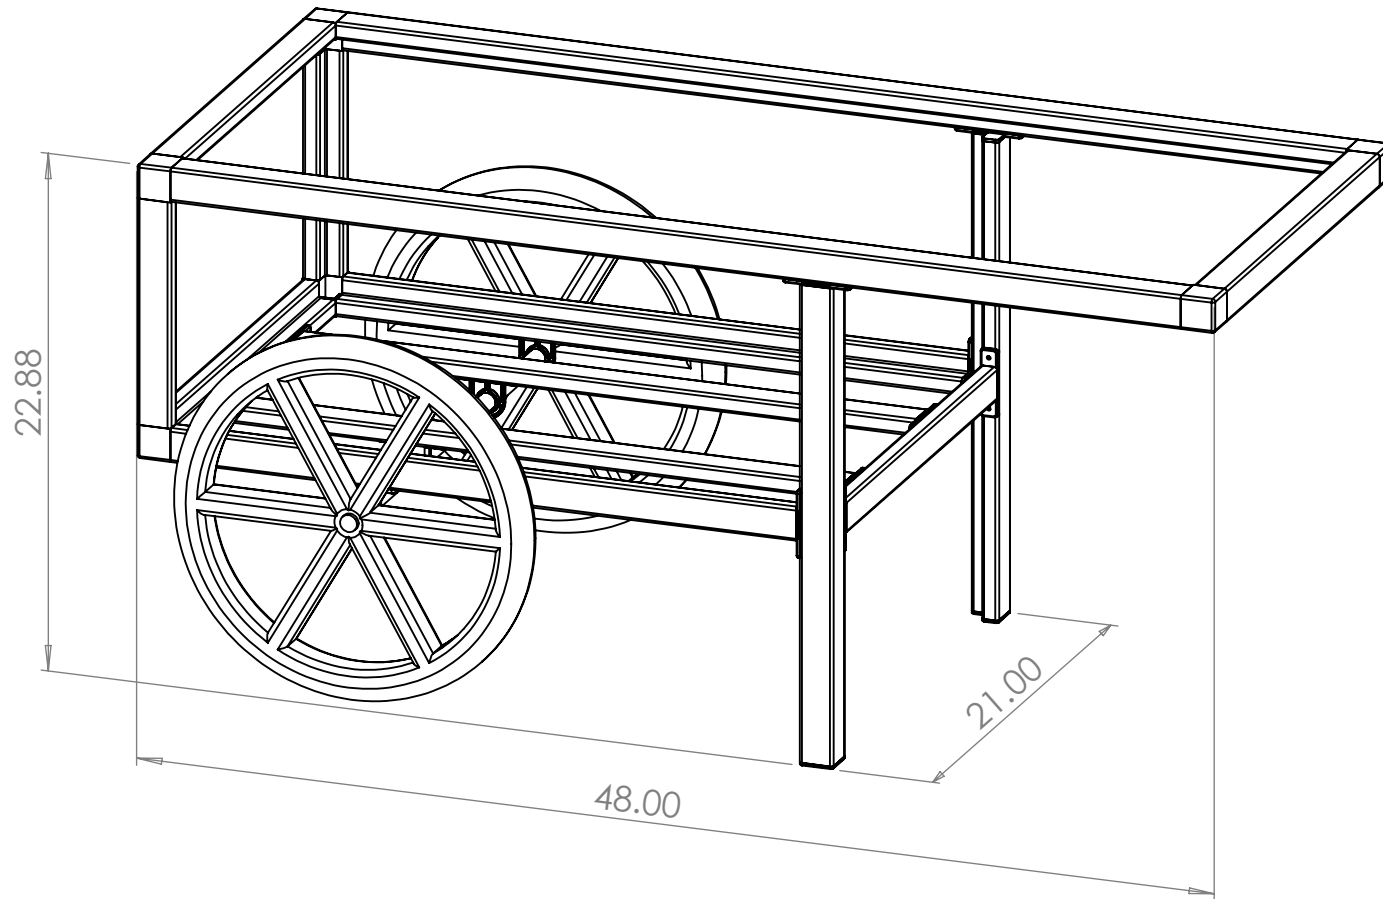

Utility Cart

Exploded View

Assem A1

ITEM	QTY.	Part No.	DESCRIPTION	LENGTH (IN)	WIDTH (IN)
1	1				
2	1	TLA1-BL	L-Tube (Tight Fit - Black)	45	
3	1	JL3150	3-Way Corner Joint		
4	1	JL2150	2-Way 90 degree corner joint		

Assem A2

ITEM	QTY.	Part No.	DESCRIPTION	LENGTH (IN)	WIDTH (IN)
1	1				
2	1	TLA1-BL	L-Tube (Tight Fit - Black)	45	
3	1	JL3150	3-Way Corner Joint		
4	1	JL2150	2-Way 90 degree corner joint		

Tubing B - Qty 3

ITEM	QTY.	Part No.	DESCRIPTION	LENGTH (IN)	WIDTH (IN)
1	1				
2	1	TLA1-BL	L-Tube (Tight Fit - Black)	18	

Tubing C - Qty 2

ITEM	QTY.	Part No.	DESCRIPTION	LENGTH (IN)	WIDTH (IN)
1	1				
2	1	TLA1-BL	L-Tube (Tight Fit - Black)	10	