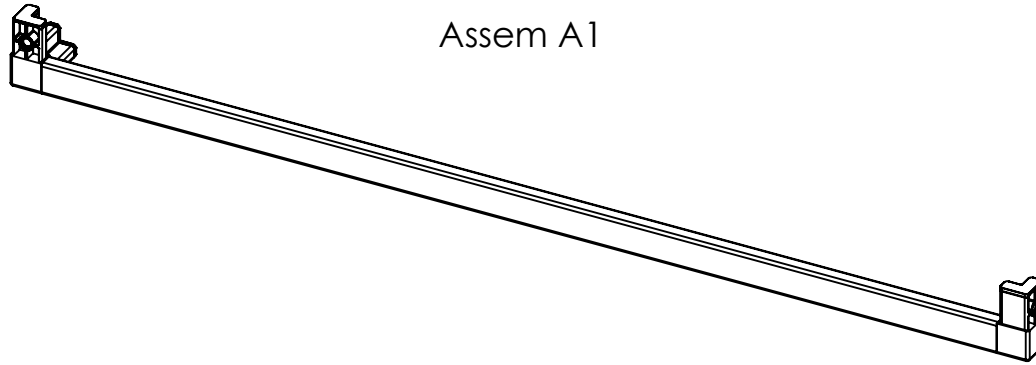

Utility Cart

Exploded View

Assem A1

ITEM	QTY.	Part No.	DESCRIPTION	LENGTH (IN)	WIDTH (IN)
1	1				
2	1	TLA1-BL	L-Tube (Tight Fit - Black)	45	
3	1	JL3150	3-Way Corner Joint		
4	1	JL2150	2-Way 90 degree corner joint		

Assem A2

ITEM	QTY.	Part No.	DESCRIPTION	LENGTH (IN)	WIDTH (IN)
1	1				
2	1	TLA1-BL	L-Tube (Tight Fit - Black)	45	
3	1	JL3150	3-Way Corner Joint		
4	1	JL2150	2-Way 90 degree corner joint		

Tubing B - Qty 3

ITEM	QTY.	Part No.	DESCRIPTION	LENGTH (IN)	WIDTH (IN)
1	1				
2	1	TLA1-BL	L-Tube (Tight Fit - Black)	18	

Tubing C - Qty 2

ITEM	QTY.	Part No.	DESCRIPTION	LENGTH (IN)	WIDTH (IN)
1	1				
2	1	TLA1-BL	L-Tube (Tight Fit - Black)	10	