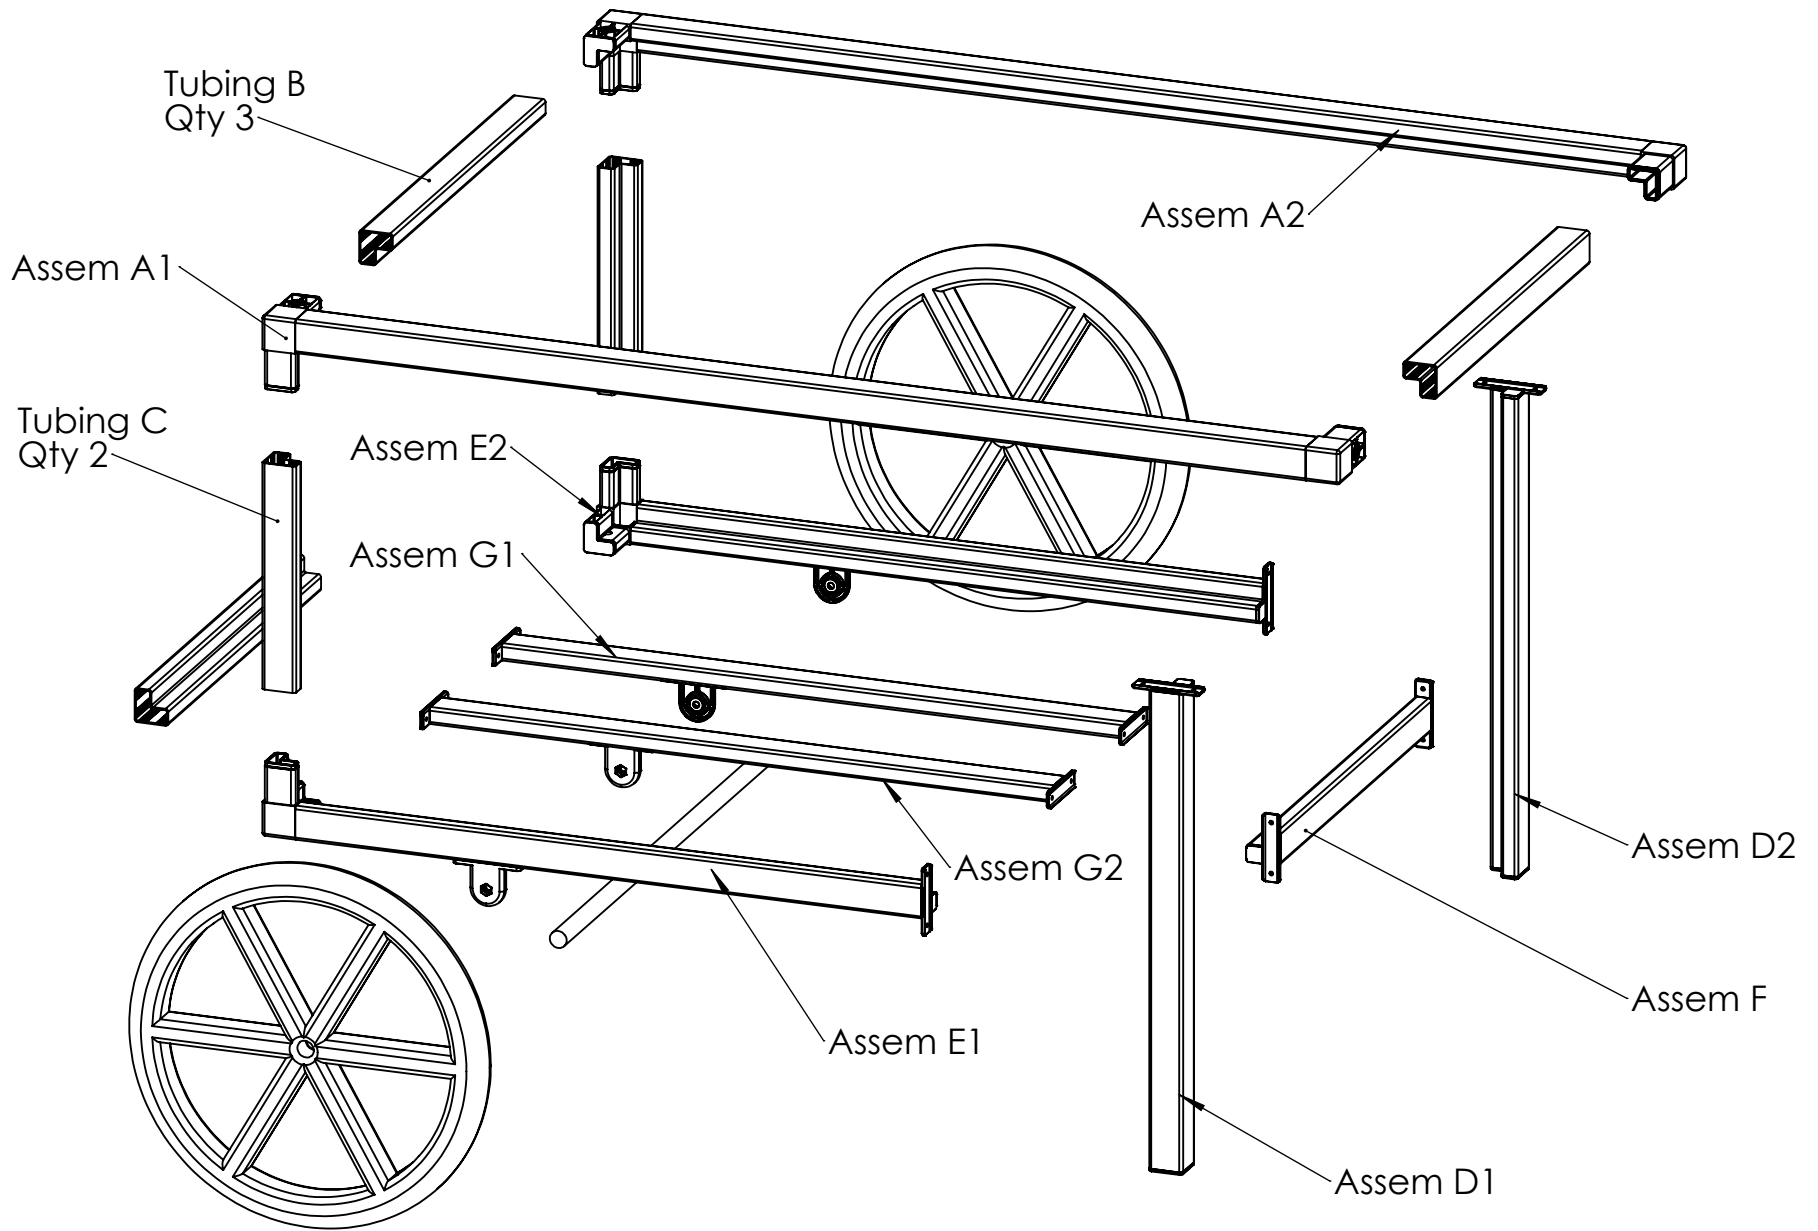

Utility Cart

Exploded View

Assem A1

ITEM	QTY.	Part No.	DESCRIPTION	LENGTH (IN)	WIDTH (IN)
1	1				
2	1	TLA1-BL	L-Tube (Tight Fit - Black)	45	
3	1	JL3150	3-Way Corner Joint		
4	1	JL2150	2-Way 90 degree corner joint		

Assem A2

ITEM	QTY.	Part No.	DESCRIPTION	LENGTH (IN)	WIDTH (IN)
1	1				
2	1	TLA1-BL	L-Tube (Tight Fit - Black)	45	
3	1	JL3150	3-Way Corner Joint		
4	1	JL2150	2-Way 90 degree corner joint		

Tubing B - Qty 3

ITEM	QTY.	Part No.	DESCRIPTION	LENGTH (IN)	WIDTH (IN)
1	1				
2	1	TLA1-BL	L-Tube (Tight Fit - Black)	18	

Tubing C - Qty 2

ITEM	QTY.	Part No.	DESCRIPTION	LENGTH (IN)	WIDTH (IN)
1	1				
2	1	TLA1-BL	L-Tube (Tight Fit - Black)	10	

### Assem D1

ITEM	QTY.	Part No.	DESCRIPTION	LENGTH (IN)	WIDTH (IN)
1	1				
2	1	TLA1-BL	L-Tube (Tight Fit - Black)	21.125	
3	1	JLEC150	End Cap (L-Tube)		
4	1	JWT150	Winged T		
5	1	JFC20	Filler Cap		