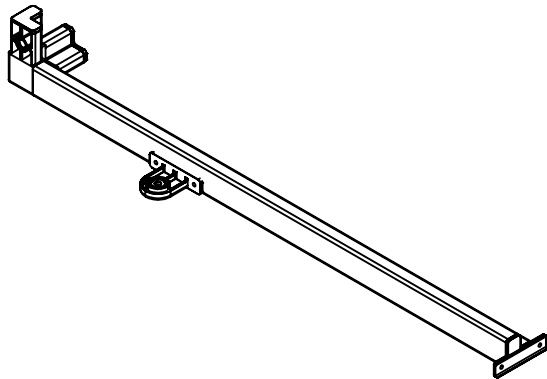

### Assem D2

ITEM	QTY.	Part No.	DESCRIPTION	LENGTH (IN)	WIDTH (IN)
1	1				
2	1	TLA1-BL	L-Tube (Tight Fit - Black)	21.125	
3	1	JLEC150	End Cap (L-Tube)		
4	1	JWT150	Winged T		
5	1	JFC20	Filler Cap		

### Assem E1

ITEM	QTY.	Part No.	DESCRIPTION	LENGTH (IN)	WIDTH (IN)
1	1				
2	1	TLA1-BL	L-Tube (Tight Fit - Black)	27.875	
3	1	JL3150	3-Way Corner Joint		
4	1	JWT150	Winged T		
5	1	JFC20	Filler Cap		
6	1	JPB150	Pivot Base		

### Assem E2

ITEM	QTY.	Part No.	DESCRIPTION	LENGTH (IN)	WIDTH (IN)
1	1				
2	1	TLA1-BL	L-Tube (Tight Fit - Black)	27.875	
3	1	JL3150	3-Way Corner Joint		
4	1	JWT150	Winged T		
5	1	JFC20	Filler Cap		
6	1	JPB150	Pivot Base		