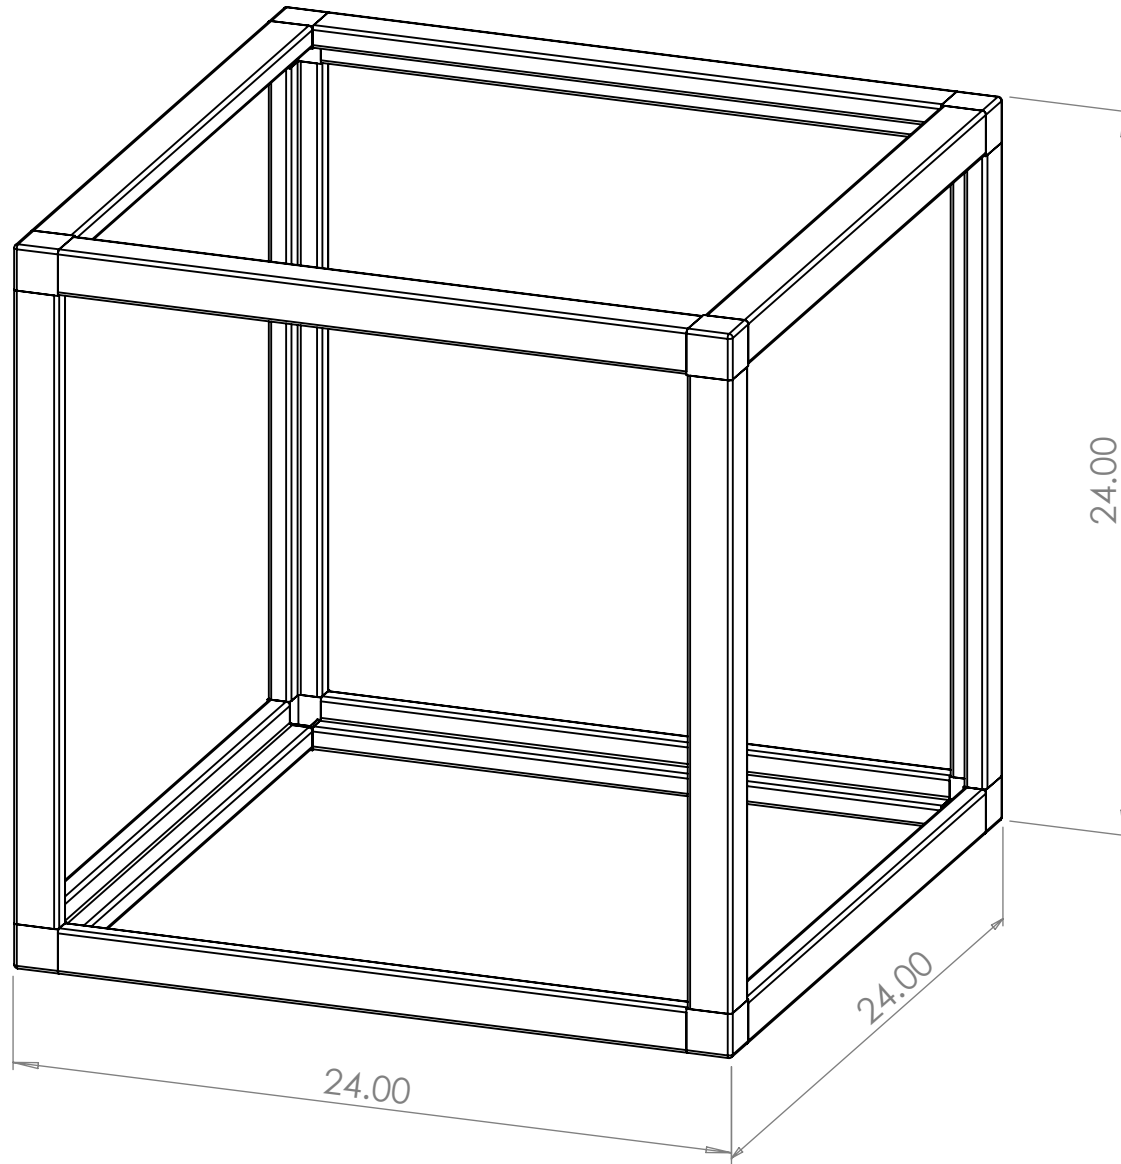

Cube Frame

Cube Frame

ITEM	QTY.	Part No.	DESCRIPTION	LENGTH (IN)	WIDTH (IN)
1	1				
2	12	TLA1-BL	L-Tube (Tight Fit - Black)	21	
3	8	JL3150	3-Way Corner Joint		