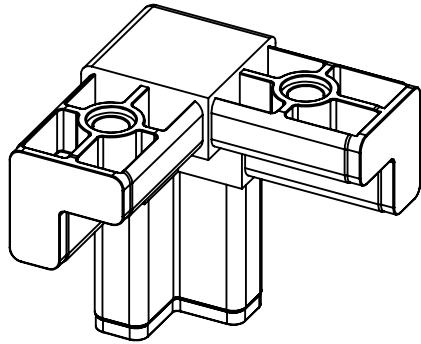

### Assem A

ITEM	QTY.	Part No.	DESCRIPTION	LENGTH (IN)	WIDTH (IN)
1	8	TL1500		13	
2	4	TL1500		57	
3	32	JPB150	Pivot Base		
4	16	TR1500		12.5	
5	32	JPAC150	Pivot Arm Chamfered		
6	8	JL3150	3-Way Corner Joint		

### Assem B

ITEM	QTY.	Part No.	DESCRIPTION	LENGTH (IN)	WIDTH (IN)
1	1				
2	12	TL1500		13	
3	8	JL3150	3-Way Corner Joint		
4	5	5001AC-WT	1/8" Acrylic (White)	14.25	14.25

3 Way - JL3150

Pivot Arm Assembly  
J150PACB