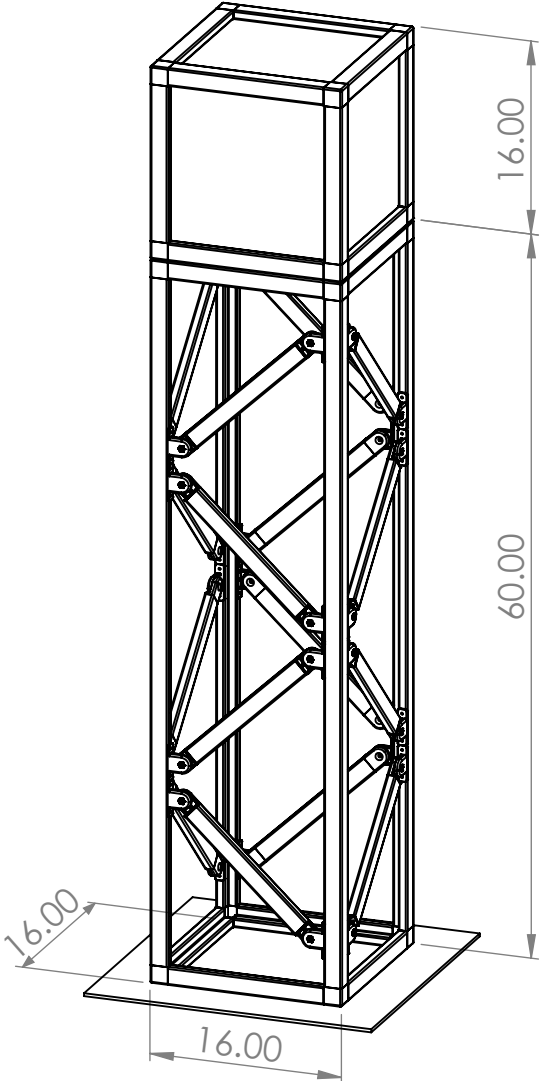

DJ Totem Pole Frame

Exploded View

### Assem A

ITEM	QTY.	Part No.	DESCRIPTION	LENGTH (IN)	WIDTH (IN)
1	8	TL1500		13	
2	4	TL1500		57	
3	32	JPB150	Pivot Base		
4	16	TR1500		12.5	
5	32	JPAC150	Pivot Arm Chamfered		
6	8	JL3150	3-Way Corner Joint		

### Assem B

ITEM	QTY.	Part No.	DESCRIPTION	LENGTH (IN)	WIDTH (IN)
1	1				
2	12	TL1500		13	
3	8	JL3150	3-Way Corner Joint		
4	5	5001AC-WT	1/8" Acrylic (White)	14.25	14.25

3 Way - JL3150

Pivot Arm Assembly  
J150PACB