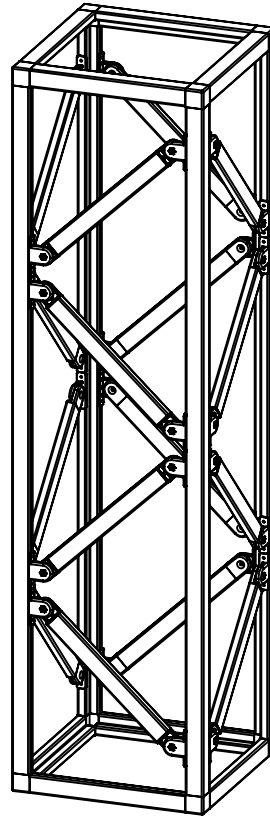

DJ Totem Pole Frame

Exploded View

### Assem A

ITEM	QTY.	Part No.	DESCRIPTION	LENGTH (IN)	WIDTH (IN)
1	8	TL1500		13	
2	4	TL1500		57	
3	32	JPB150	Pivot Base		
4	16	TR1500		12.5	
5	32	JPAC150	Pivot Arm Chamfered		
6	8	JL3150	3-Way Corner Joint		

### Assem B

ITEM	QTY.	Part No.	DESCRIPTION	LENGTH (IN)	WIDTH (IN)
1	1				
2	12	TL1500		13	
3	8	JL3150	3-Way Corner Joint		
4	5	5001AC-WT	1/8" Acrylic (White)	14.25	14.25

3 Way - JL3150

Pivot Arm Assembly  
J150PACB