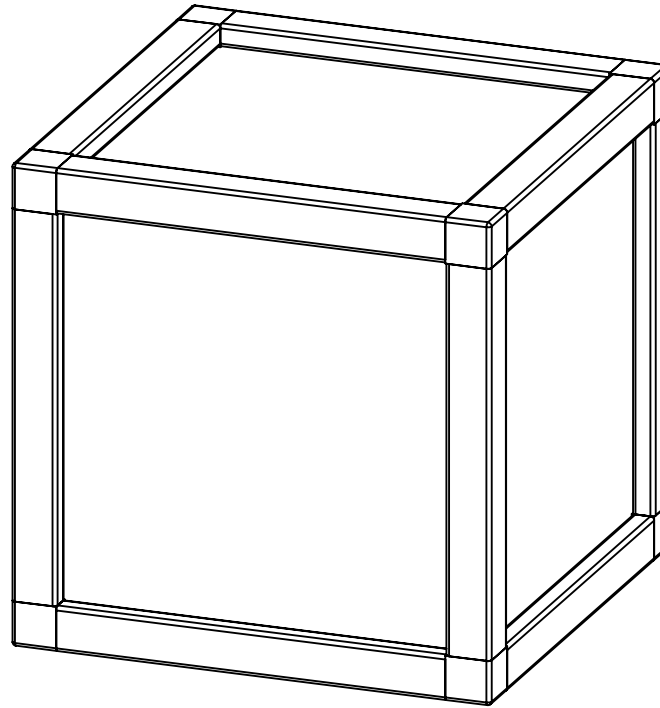

DJ Totem Pole Frame

Exploded View

### Assem A

ITEM	QTY.	Part No.	DESCRIPTION	LENGTH (IN)	WIDTH (IN)
1	8	TL1500		13	
2	4	TL1500		57	
3	32	JPB150	Pivot Base		
4	16	TR1500		12.5	
5	32	JPAC150	Pivot Arm Chamfered		
6	8	JL3150	3-Way Corner Joint		

### Assem B

ITEM	QTY.	Part No.	DESCRIPTION	LENGTH (IN)	WIDTH (IN)
1	1				
2	12	TL1500		13	
3	8	JL3150	3-Way Corner Joint		
4	5	5001AC-WT	1/8" Acrylic (White)	14.25	14.25

3 Way - JL3150

Pivot Arm Assembly  
J150PACB