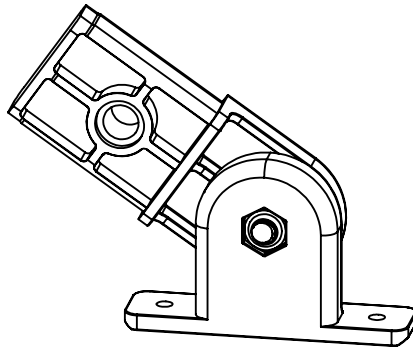

### Assem A

ITEM	QTY.	Part No.	DESCRIPTION	LENGTH (IN)	WIDTH (IN)
1	8	TL1500		13	
2	4	TL1500		57	
3	32	JPB150	Pivot Base		
4	16	TR1500		12.5	
5	32	JPAC150	Pivot Arm Chamfered		
6	8	JL3150	3-Way Corner Joint		

### Assem B

ITEM	QTY.	Part No.	DESCRIPTION	LENGTH (IN)	WIDTH (IN)
1	1				
2	12	TL1500		13	
3	8	JL3150	3-Way Corner Joint		
4	5	5001AC-WT	1/8" Acrylic (White)	14.25	14.25

3 Way - JL3150

Pivot Arm Assembly  
J150PACB