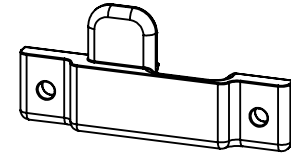

PPHS10-625