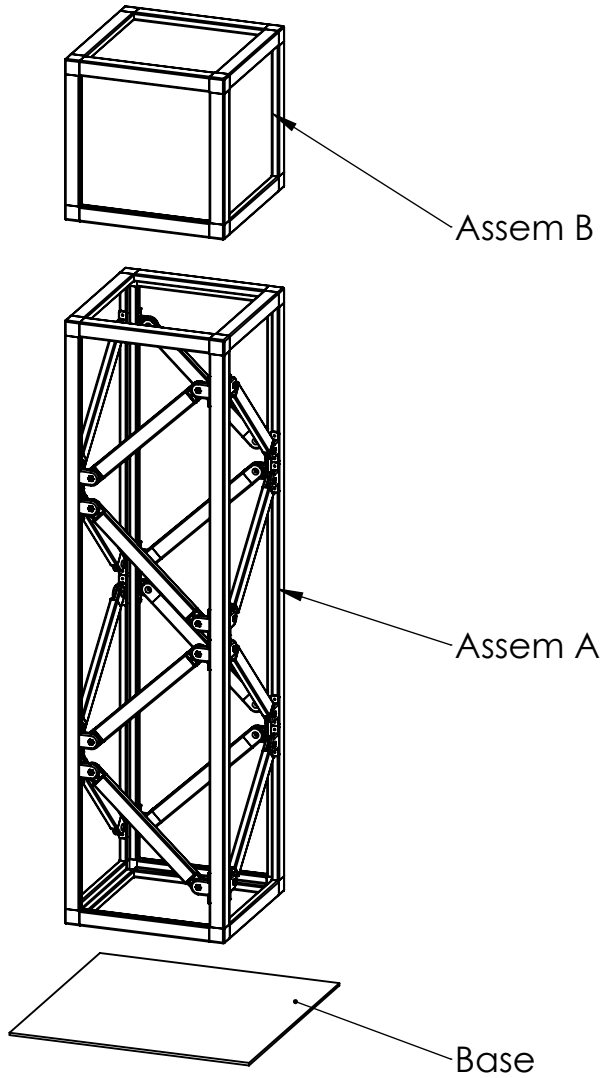

DJ Totem Pole Frame

Exploded View

### Assem A

ITEM	QTY.	Part No.	DESCRIPTION	LENGTH (IN)	WIDTH (IN)
1	8	TL1500		13	
2	4	TL1500		57	
3	32	JPB150	Pivot Base		
4	16	TR1500		12.5	
5	32	JPAC150	Pivot Arm Chamfered		
6	8	JL3150	3-Way Corner Joint		

### Assem B

ITEM	QTY.	Part No.	DESCRIPTION	LENGTH (IN)	WIDTH (IN)
1	1				
2	12	TL1500		13	
3	8	JL3150	3-Way Corner Joint		
4	5	5001AC-WT	1/8" Acrylic (White)	14.25	14.25

3 Way - JL3150

Pivot Arm Assembly  
J150PACB