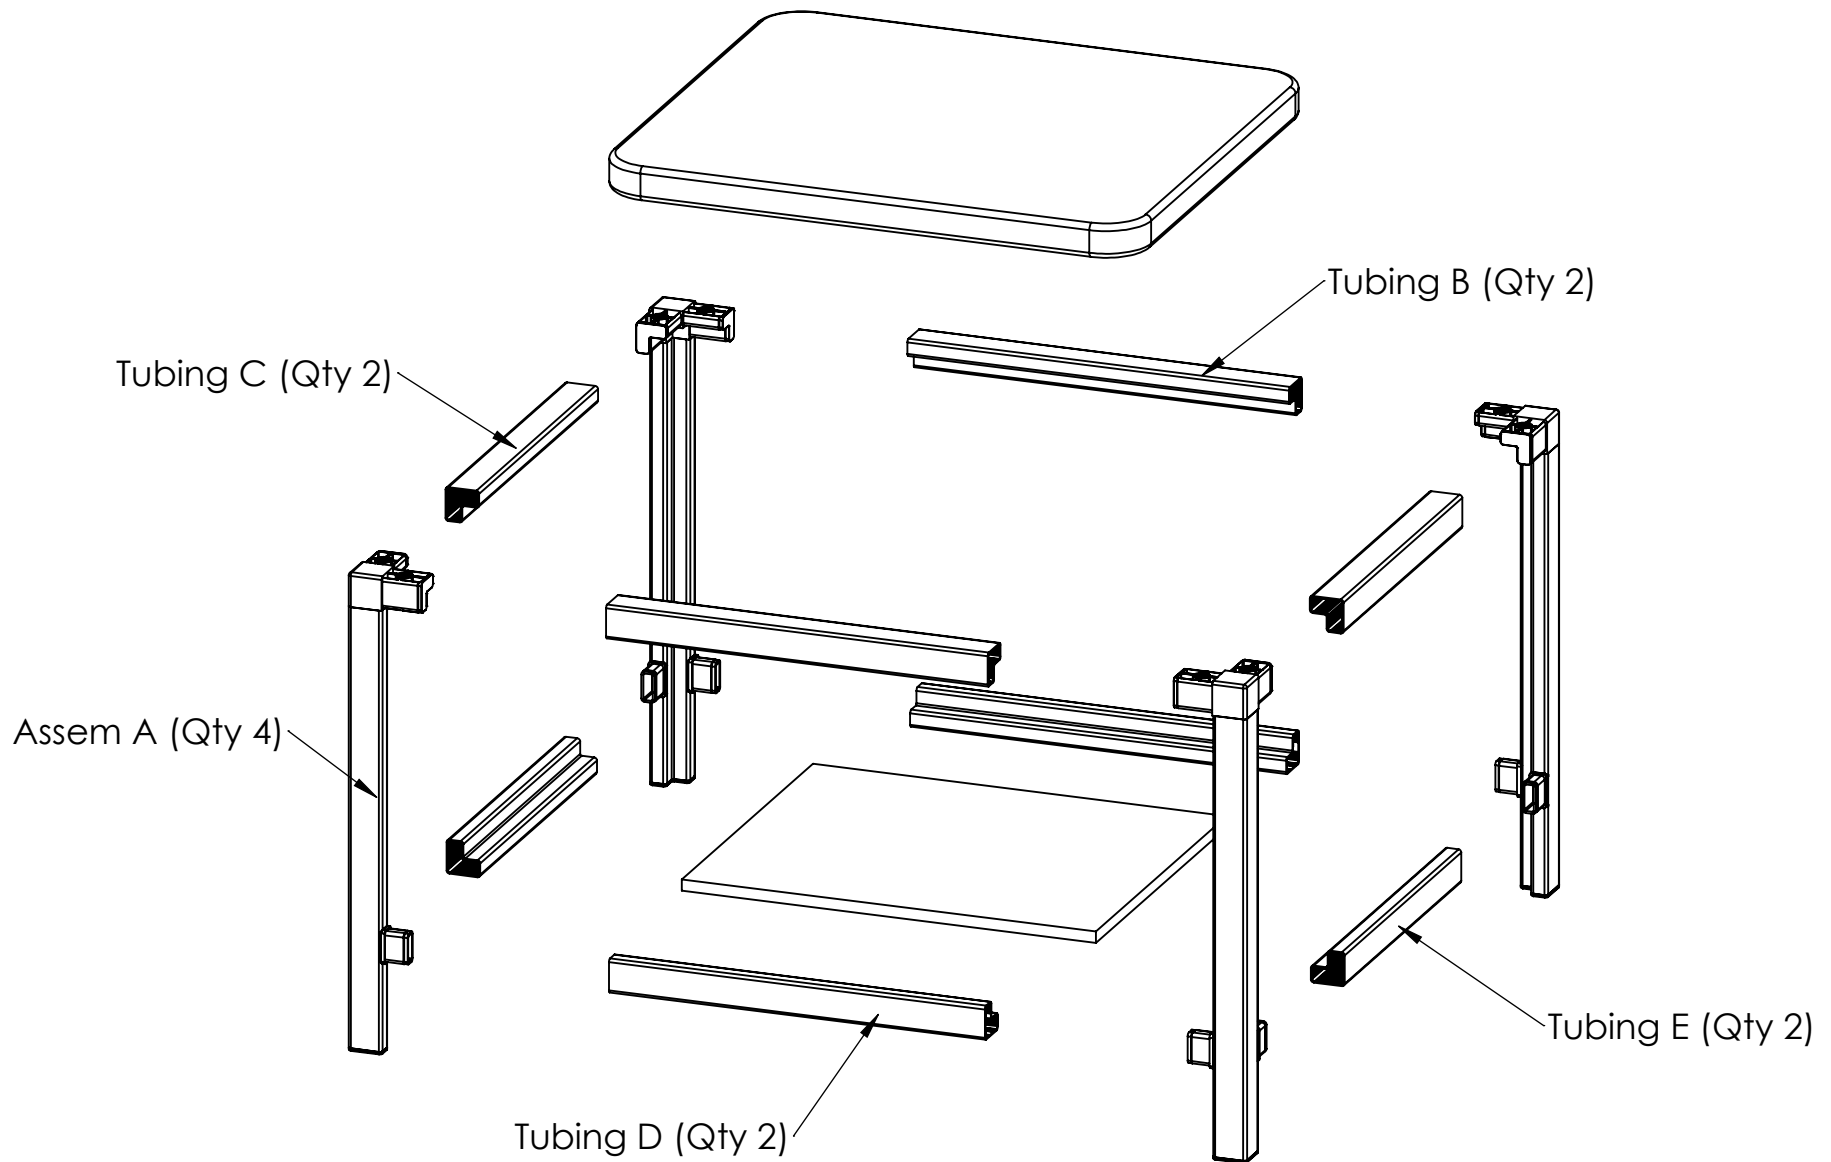

End Table

Exploded View

Assembly A (Qty 2)

ITEM	QTY.	Part No.	DESCRIPTION	LENGTH (IN)	WIDTH (IN)
1	1				
2	1	TL1500		20	
3	1	JL3150	3-Way Corner Joint		
4	1	JLEC150	End Cap (L-Tube)		
5	2	JFT150	Flush T		

Tubing B (Qty 2)

ITEM	QTY.	Part No.	DESCRIPTION	LENGTH (IN)	WIDTH (IN)
1	1				
2	1	TL1500		17	

Tubing C (Qty 2)

ITEM	QTY.	Part No.	DESCRIPTION	LENGTH (IN)	WIDTH (IN)
1	1				
2	1	TL1500		14	

Tubing D (Qty 2)

ITEM	QTY.	Part No.	DESCRIPTION	LENGTH (IN)	WIDTH (IN)
1	1				
2	1	TLA1	L-Tube 1.5 Inch (Tight Fit)	17	

Tubing E (Qty 2)

ITEM	QTY.	Part No.	DESCRIPTION	LENGTH (IN)	WIDTH (IN)
1	1				
2	1	TL1500		14	

J1503L (Qty 4)