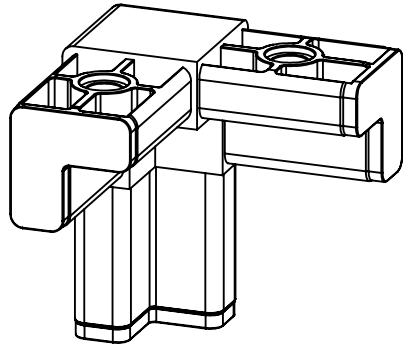

End Table

Exploded View

Assembly A (Qty 2)

ITEM	QTY.	Part No.	DESCRIPTION	LENGTH (IN)	WIDTH (IN)
1	1				
2	1	TL1500		20	
3	1	JL3150	3-Way Corner Joint		
4	1	JLEC150	End Cap (L-Tube)		
5	2	JFT150	Flush T		

Tubing B (Qty 2)

ITEM	QTY.	Part No.	DESCRIPTION	LENGTH (IN)	WIDTH (IN)
1	1				
2	1	TL1500		17	

Tubing C (Qty 2)

ITEM	QTY.	Part No.	DESCRIPTION	LENGTH (IN)	WIDTH (IN)
1	1				
2	1	TL1500		14	

Tubing D (Qty 2)

ITEM	QTY.	Part No.	DESCRIPTION	LENGTH (IN)	WIDTH (IN)
1	1				
2	1	TLA1	L-Tube 1.5 Inch (Tight Fit)	17	

Tubing E (Qty 2)

ITEM	QTY.	Part No.	DESCRIPTION	LENGTH (IN)	WIDTH (IN)
1	1				
2	1	TL1500		14	

J1503L (Qty 4)