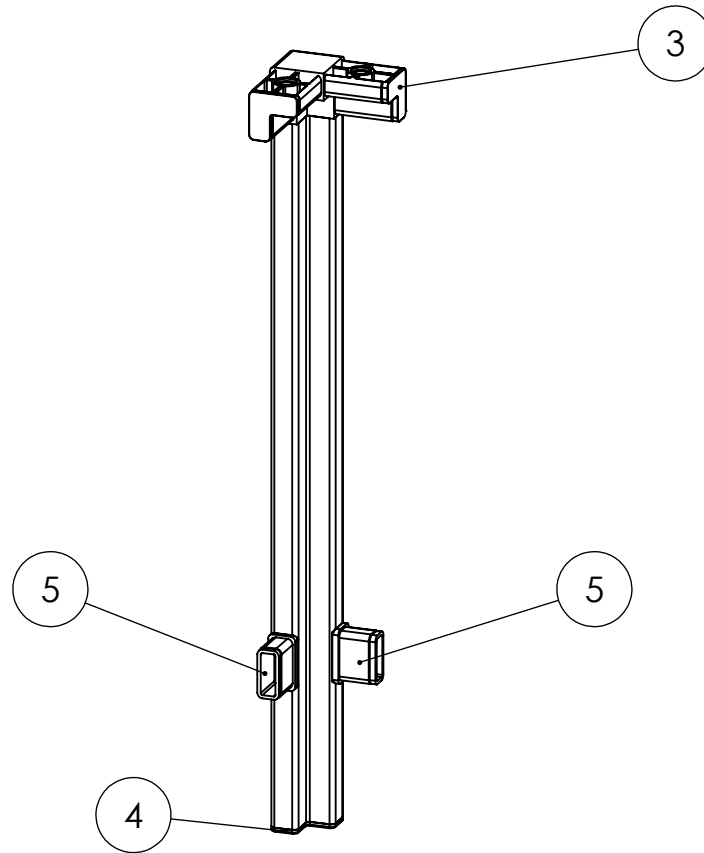

End Table

Exploded View

Assembly A (Qty 2)

ITEM	QTY.	Part No.	DESCRIPTION	LENGTH (IN)	WIDTH (IN)
1	1				
2	1	TL1500		20	
3	1	JL3150	3-Way Corner Joint		
4	1	JLEC150	End Cap (L-Tube)		
5	2	JFT150	Flush T		

Tubing B (Qty 2)

ITEM	QTY.	Part No.	DESCRIPTION	LENGTH (IN)	WIDTH (IN)
1	1				
2	1	TL1500		17	

Tubing C (Qty 2)

ITEM	QTY.	Part No.	DESCRIPTION	LENGTH (IN)	WIDTH (IN)
1	1				
2	1	TL1500		14	

Tubing D (Qty 2)

ITEM	QTY.	Part No.	DESCRIPTION	LENGTH (IN)	WIDTH (IN)
1	1				
2	1	TLA1	L-Tube 1.5 Inch (Tight Fit)	17	

Tubing E (Qty 2)

ITEM	QTY.	Part No.	DESCRIPTION	LENGTH (IN)	WIDTH (IN)
1	1				
2	1	TL1500		14	

J1503L (Qty 4)