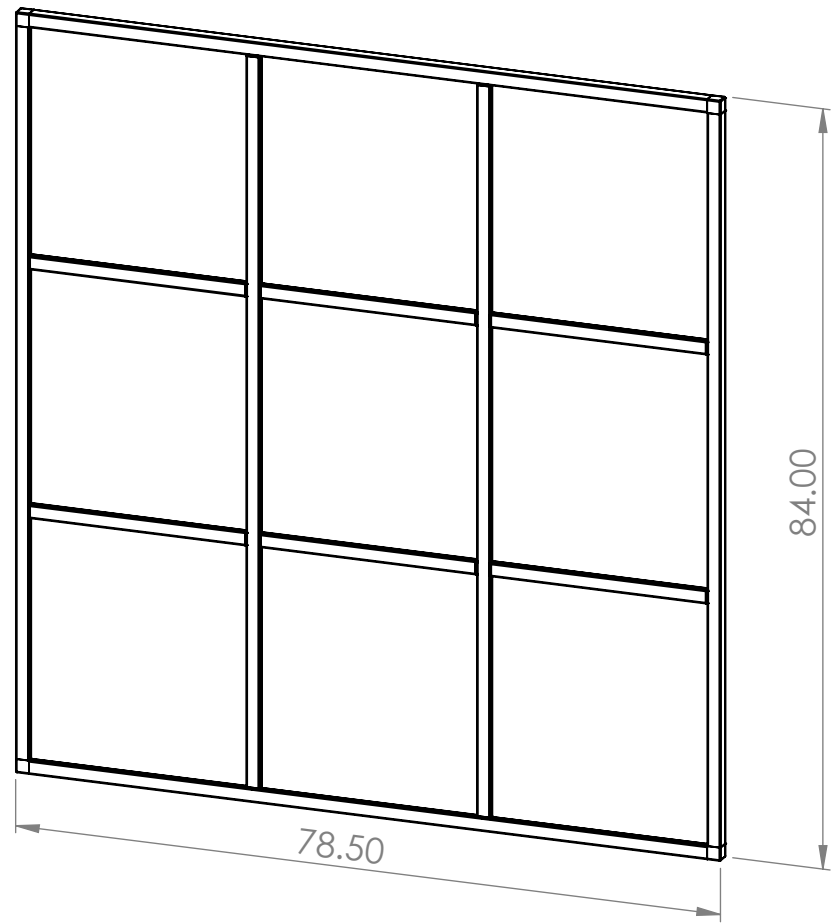

### Door Frame

ITEM	QTY.	Part No.	DESCRIPTION	LENGTH (IN)	WIDTH (IN)
1	2	TLA1-BL	L-Tube (Tight Fit - Black)	75.5	
2	2	TRA1-BL	R-Tube (Tight Fit - Black)	80.75	
3	2	TLA1-BL	L-Tube (Tight Fit - Black)	81	
4	6	TRA1-BL	R-Tube (Tight Fit - Black)	23.917	
5	4	JL2150	2-Way 90 degree corner joint		
6	16	JFT150	Flush T		

Date: 3-18-21

Description: Green House Door Frame

Part Number:

Page: 1 Of: 2

Customer:

Drawn by:

**MOXI** ALUMINUM FRAME COMPONENTS

2 Way - JL2150