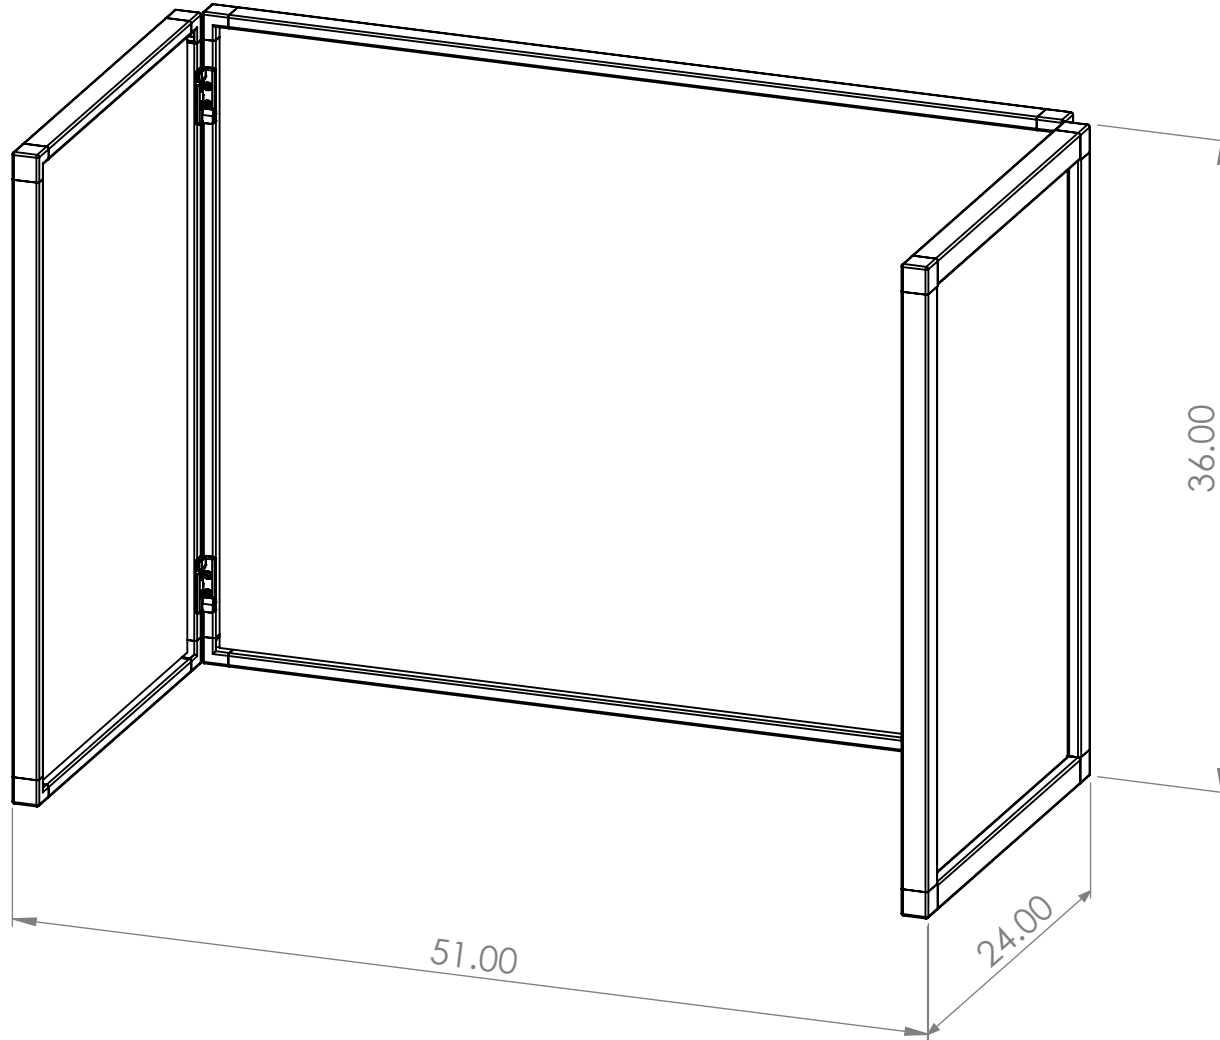

Light Box

Exploded View

Assem A1

ITEM	QTY.	Part No.	DESCRIPTION	LENGTH (IN)	WIDTH (IN)
1	1				
2	2	TLA1-BL	L-Tube (Tight Fit - Black)	21	
3	2	TLA1-BL	L-Tube (Tight Fit - Black)	33	
4	4	JL2150	2-Way 90 degree corner joint		
5	1	5001AC-WT	1/8" Acrylic (White)	34.44	22.44
6	2	HBC90	Bear Clip 90 - Clip at 90 Degrees		

Date: 9-23-21

Description: Light Box

Part Number:

Page: 3 Of: 6

Customer:

Drawn by:

MOXI ALUMINUM FRAME
COMPONENTS

Assem A2

ITEM	QTY.	Part No.	DESCRIPTION	LENGTH (IN)	WIDTH (IN)
1	1				
2	2	TLA1-BL	L-Tube (Tight Fit - Black)	21	
3	2	TLA1-BL	L-Tube (Tight Fit - Black)	33	
4	4	JL2150	2-Way 90 degree corner joint		
5	1	5001AC-WT	1/8" Acrylic (White)	34.44	22.44
6	2	HBC90	Bear Clip 90 - Clip at 90 Degrees		

Assembly B

ITEM	QTY.	Part No.	DESCRIPTION	LENGTH (IN)	WIDTH (IN)
1	1				
2	2	TLA1-BL	L-Tube (Tight Fit - Black)	45	
3	2	TLA1-BL	L-Tube (Tight Fit - Black)	33	
4	4	JL2150	2-Way 90 degree corner joint		
5	1	5001AC-WT	1/8" Acrylic (White)	34.44	46.44
6	4	HBC90	Bear Clip 90 - Clip at 90 Degrees		