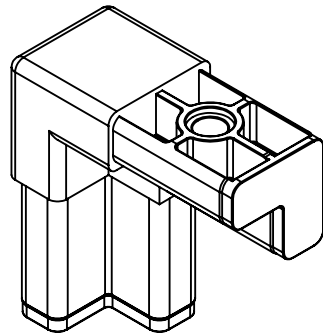

ITEM	QTY.	Part No.	DESCRIPTION	LENGTH (IN)	WIDTH (IN)
1	1				
2	2	TLA1-BL	L-Tube (Tight Fit - Black)	21	
3	2	TLA1-BL	L-Tube (Tight Fit - Black)	33	
4	4	JL2150	2-Way 90 degree corner joint		
5	1	5001AC-WT	1/8" Acrylic (White)	34.44	22.44
6	2	HBC90	Bear Clip 90 - Clip at 90 Degrees		

Assembly B

ITEM	QTY.	Part No.	DESCRIPTION	LENGTH (IN)	WIDTH (IN)
1	1				
2	2	TLA1-BL	L-Tube (Tight Fit - Black)	45	
3	2	TLA1-BL	L-Tube (Tight Fit - Black)	33	
4	4	JL2150	2-Way 90 degree corner joint		
5	1	5001AC-WT	1/8" Acrylic (White)	34.44	46.44
6	4	HBC90	Bear Clip 90 - Clip at 90 Degrees		

Date: 9-23-21

Description: Light Box

Part Number:

Page: 5 Of: 6

Customer:

Drawn by:

MOXI ALUMINUM FRAME
COMPONENTS

J1502L