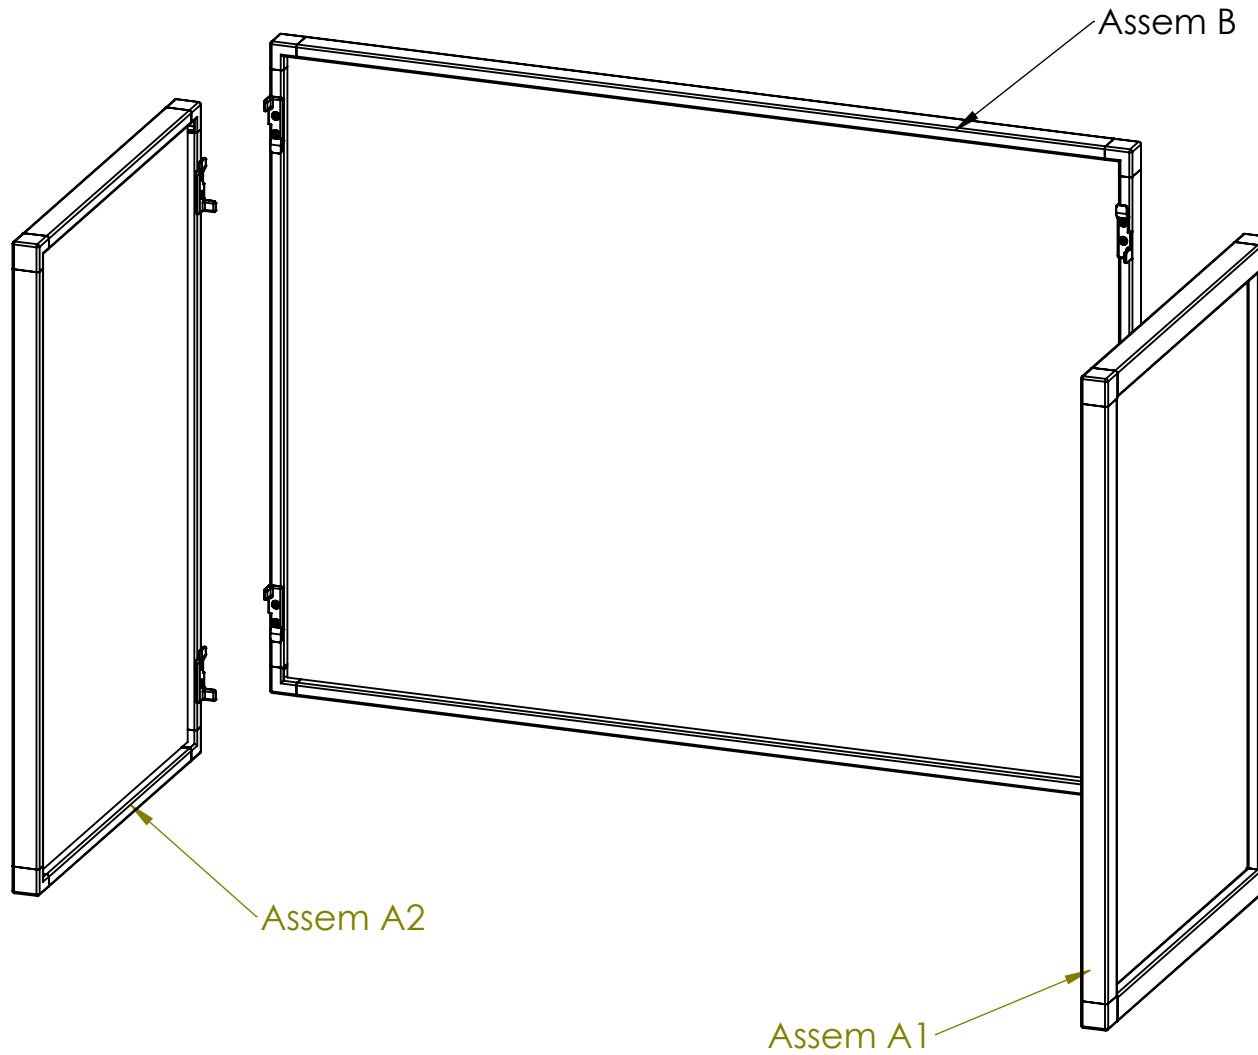

Light Box

Exploded View

Assem A1

ITEM	QTY.	Part No.	DESCRIPTION	LENGTH (IN)	WIDTH (IN)
1	1				
2	2	TLA1-BL	L-Tube (Tight Fit - Black)	21	
3	2	TLA1-BL	L-Tube (Tight Fit - Black)	33	
4	4	JL2150	2-Way 90 degree corner joint		
5	1	5001AC-WT	1/8" Acrylic (White)	34.44	22.44
6	2	HBC90	Bear Clip 90 - Clip at 90 Degrees		

Date: 9-23-21

Description: Light Box

Part Number:

Page: 3 Of: 6

Customer:

Drawn by:

MOXI ALUMINUM FRAME
COMPONENTS

Assem A2

ITEM	QTY.	Part No.	DESCRIPTION	LENGTH (IN)	WIDTH (IN)
1	1				
2	2	TLA1-BL	L-Tube (Tight Fit - Black)	21	
3	2	TLA1-BL	L-Tube (Tight Fit - Black)	33	
4	4	JL2150	2-Way 90 degree corner joint		
5	1	5001AC-WT	1/8" Acrylic (White)	34.44	22.44
6	2	HBC90	Bear Clip 90 - Clip at 90 Degrees		

Assembly B

ITEM	QTY.	Part No.	DESCRIPTION	LENGTH (IN)	WIDTH (IN)
1	1				
2	2	TLA1-BL	L-Tube (Tight Fit - Black)	45	
3	2	TLA1-BL	L-Tube (Tight Fit - Black)	33	
4	4	JL2150	2-Way 90 degree corner joint		
5	1	5001AC-WT	1/8" Acrylic (White)	34.44	46.44
6	4	HBC90	Bear Clip 90 - Clip at 90 Degrees		