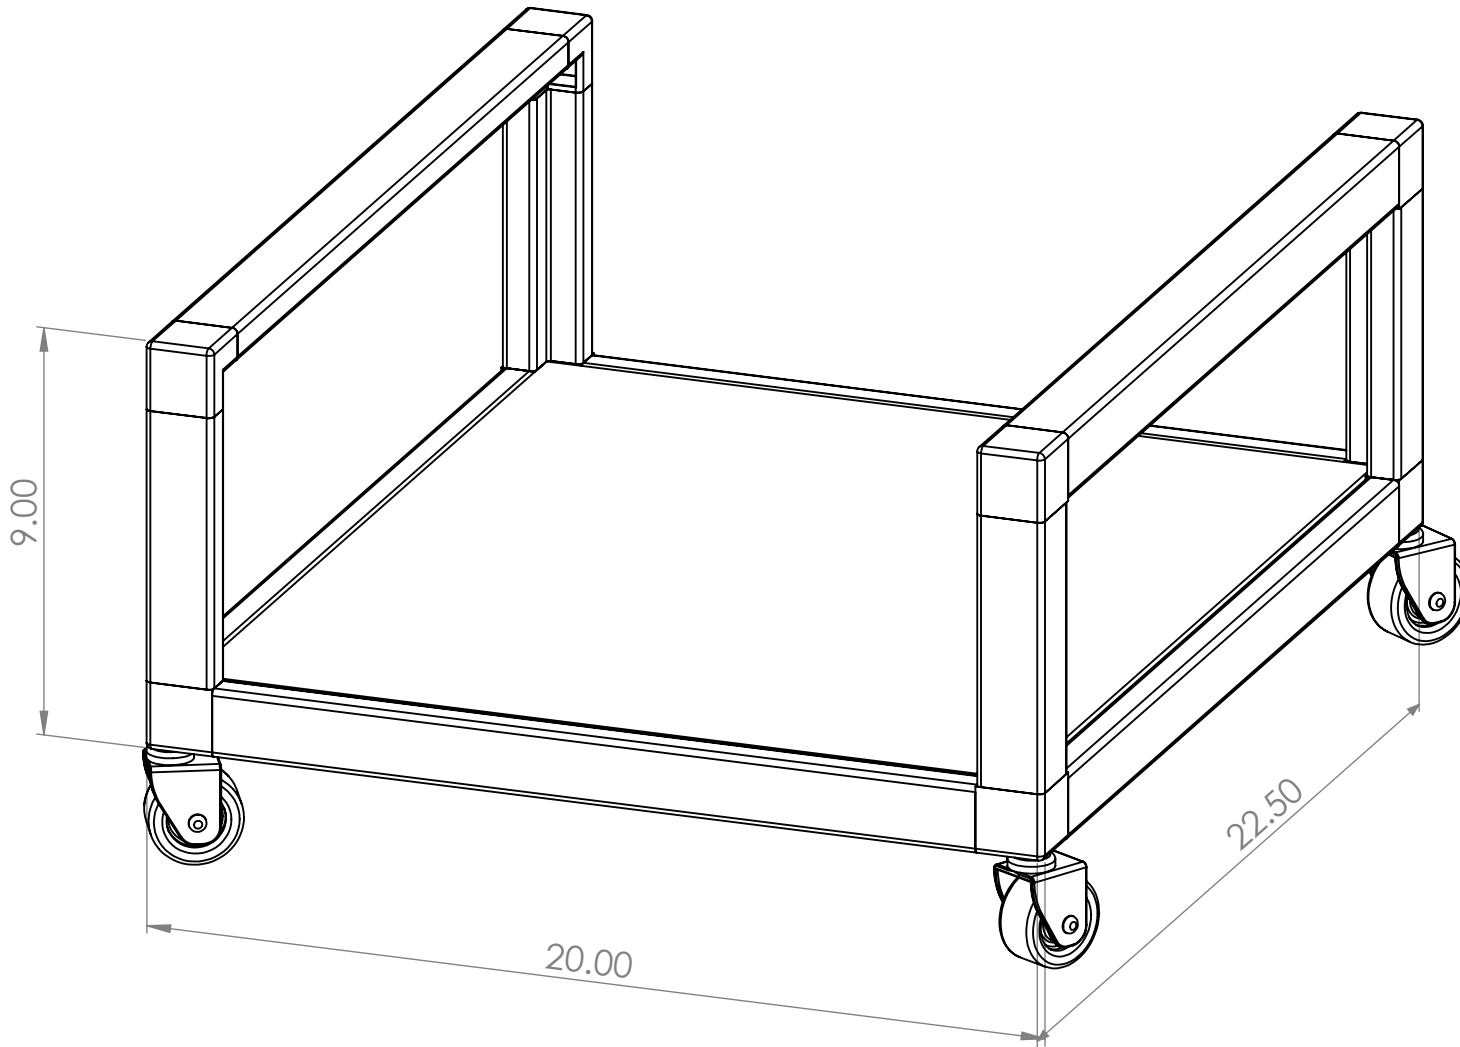

Printer Stand

Date: 12-14-18

Part Number:

Description: Printer Stand

Page: 1 Of: 4

Customer:

Approved by: _____

Exploded View

Shelf
18.44" x 20.94"

Frame

2 inch caster
Qty 4

Cut Sheet

ITEM	QTY.	Part No.	DESCRIPTION	LENGTH (IN)	WIDTH (IN)
1	1				
2	4	TLA1-BL	L-Tube (Tight Fit - Black)	6	
3	2	TLA1-BL	L-Tube (Tight Fit - Black)	17	
4	4	TLA1-BL	L-Tube (Tight Fit - Black)	19.5	
5	4	JL3150	3-Way Corner Joint		
6	4	JL2150	2-Way 90 degree corner joint		
7	1				
8	4	CAS200	2 Inch Caster		

Date: 12-14-18

Part Number:

Description: Printer Stand

Page: 3 Of: 4

Customer:

Approved by: _____

2 Way - JL2150

3 Way - JL3150

TLA1-BL (Black)

Note: Drill hole in 3 way joints for caster stem