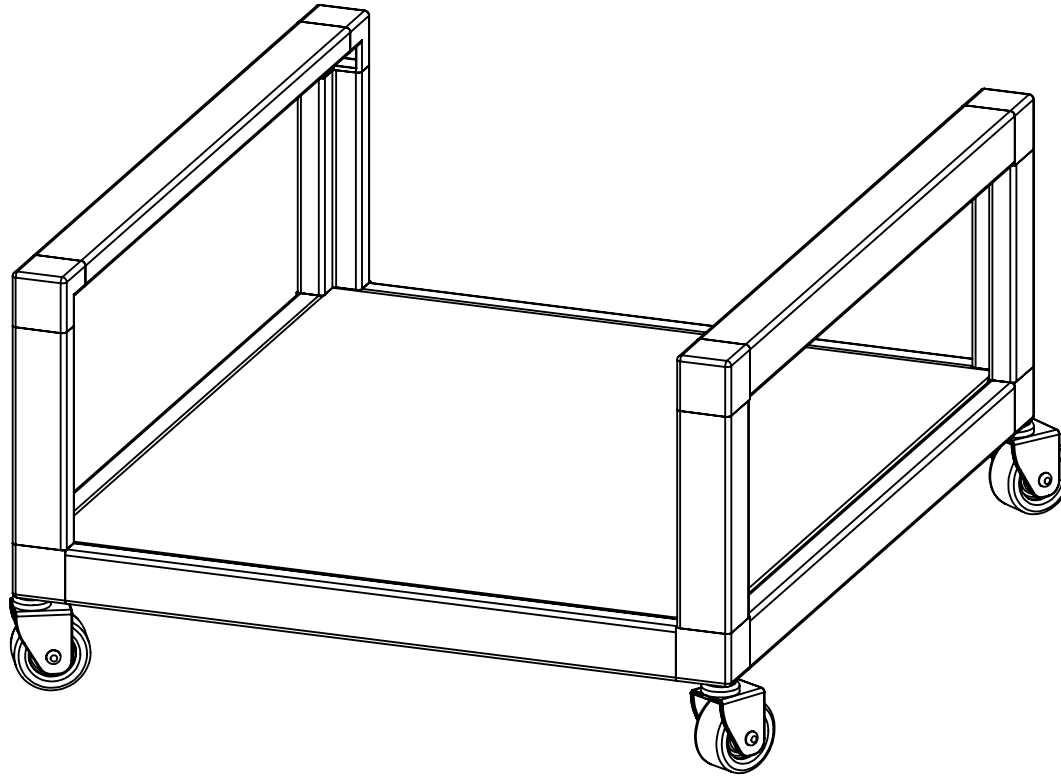

Printer Stand

Date: 12-14-18

Part Number:

Description: Printer Stand

Page: 1 Of: 4

Customer:

Approved by: _____

Exploded View

Shelf
18.44" x 20.94"

Frame

2 inch caster
Qty 4

Cut Sheet

ITEM	QTY.	Part No.	DESCRIPTION	LENGTH (IN)	WIDTH (IN)
1	1				
2	4	TLA1-BL	L-Tube (Tight Fit - Black)	6	
3	2	TLA1-BL	L-Tube (Tight Fit - Black)	17	
4	4	TLA1-BL	L-Tube (Tight Fit - Black)	19.5	
5	4	JL3150	3-Way Corner Joint		
6	4	JL2150	2-Way 90 degree corner joint		
7	1				
8	4	CAS200	2 Inch Caster		

Date: 12-14-18

Part Number:

Description: Printer Stand

Page: 3 Of: 4

Customer:

Approved by: _____

2 Way - JL2150

3 Way - JL3150

TLA1-BL (Black)

Note: Drill hole in 3 way joints for caster stem