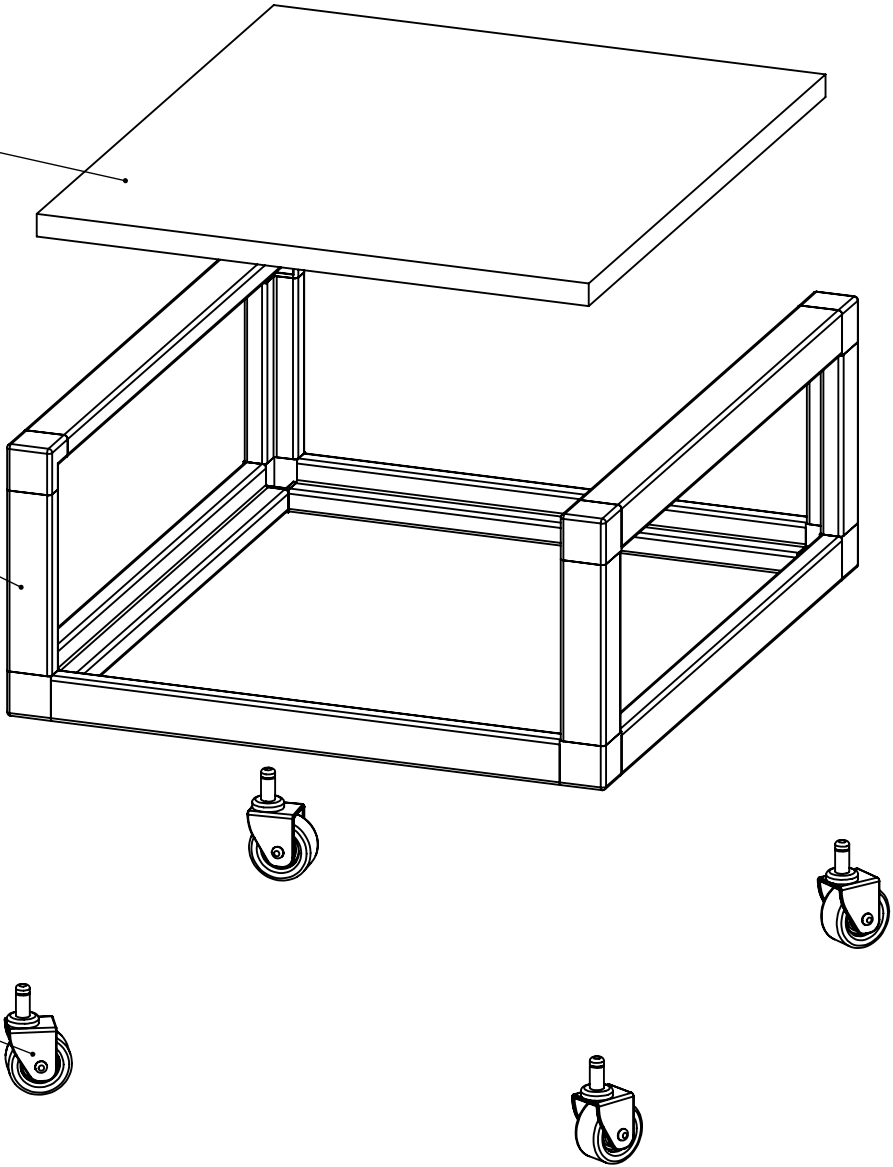

Printer Stand

Date: 12-14-18

Part Number:

Description: Printer Stand

Page: 1 Of: 4

Customer:

Approved by: _____

Exploded View

Shelf
18.44" x 20.94"

Frame

2 inch caster
Qty 4

Cut Sheet

ITEM	QTY.	Part No.	DESCRIPTION	LENGTH (IN)	WIDTH (IN)
1	1				
2	4	TLA1-BL	L-Tube (Tight Fit - Black)	6	
3	2	TLA1-BL	L-Tube (Tight Fit - Black)	17	
4	4	TLA1-BL	L-Tube (Tight Fit - Black)	19.5	
5	4	JL3150	3-Way Corner Joint		
6	4	JL2150	2-Way 90 degree corner joint		
7	1				
8	4	CAS200	2 Inch Caster		

TLA1-BL (Black)

Note: Drill hole in 3 way joints for caster stem