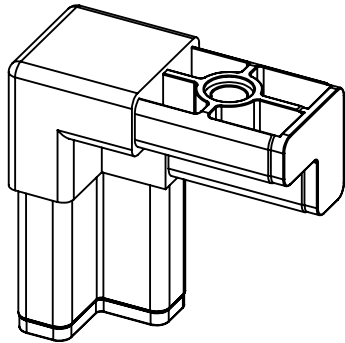

Shelf
18.44" x 20.94"

Frame

2 inch caster
Qty 4

Cut Sheet

ITEM	QTY.	Part No.	DESCRIPTION	LENGTH (IN)	WIDTH (IN)
1	1				
2	4	TLA1-BL	L-Tube (Tight Fit - Black)	6	
3	2	TLA1-BL	L-Tube (Tight Fit - Black)	17	
4	4	TLA1-BL	L-Tube (Tight Fit - Black)	19.5	
5	4	JL3150	3-Way Corner Joint		
6	4	JL2150	2-Way 90 degree corner joint		
7	1				
8	4	CAS200	2 Inch Caster		

Date: 12-14-18

Part Number:

Description: Printer Stand

Page: 3 Of: 4

Customer:

Approved by: _____

2 Way - JL2150

3 Way - JL3150

TLA1-BL (Black)

Note: Drill hole in 3 way joints for caster stem