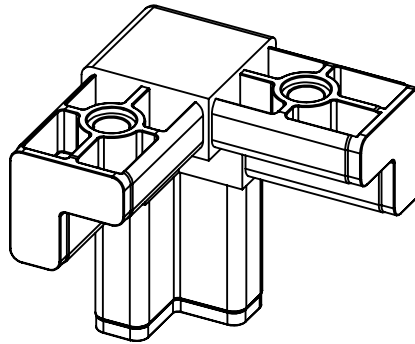

Shelf
18.44" x 20.94"

Frame

2 inch caster
Qty 4

Cut Sheet

ITEM	QTY.	Part No.	DESCRIPTION	LENGTH (IN)	WIDTH (IN)
1	1				
2	4	TLA1-BL	L-Tube (Tight Fit - Black)	6	
3	2	TLA1-BL	L-Tube (Tight Fit - Black)	17	
4	4	TLA1-BL	L-Tube (Tight Fit - Black)	19.5	
5	4	JL3150	3-Way Corner Joint		
6	4	JL2150	2-Way 90 degree corner joint		
7	1				
8	4	CAS200	2 Inch Caster		

Date: 12-14-18

Part Number:

Description: Printer Stand

Page: 3 Of: 4

Customer:

Approved by: _____

2 Way - JL2150

3 Way - JL3150

TLA1-BL (Black)

Note: Drill hole in 3 way joints for caster stem