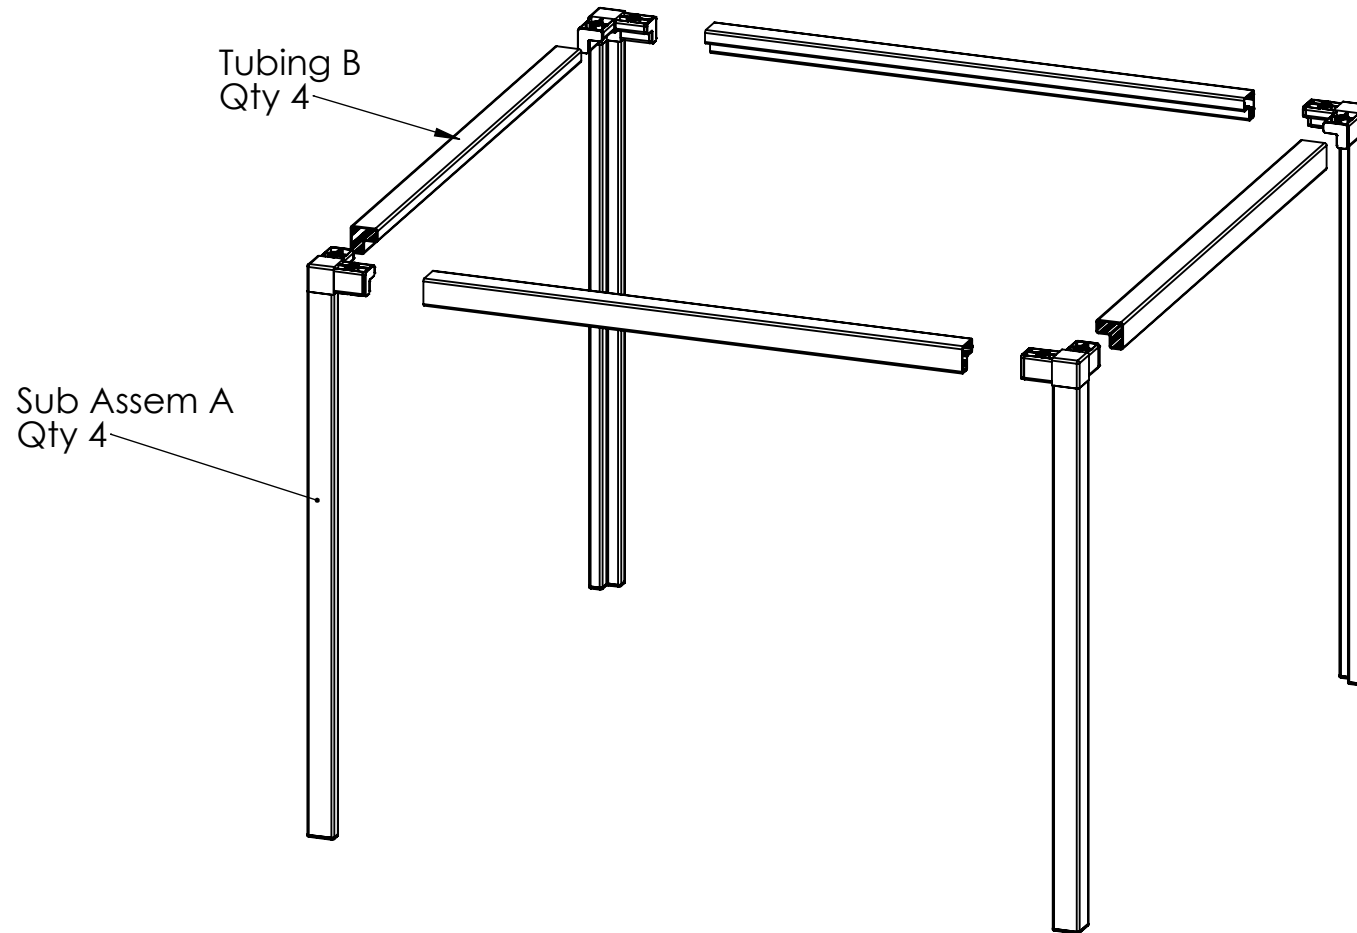

Table Frame

Exploded View

Assem A (Qty 4)

ITEM	QTY.	Part No.	DESCRIPTION	LENGTH (IN)	WIDTH (IN)
1	1				
2	1	TLA1-BL	L-Tube (Tight Fit - Black)	30	
3	1	JL3150	3-Way Corner Joint		
4	1	JLEC150	End Cap (L-Tube)		

Tubing B (Qty 4)

ITEM	QTY.	Part No.	DESCRIPTION	LENGTH (IN)	WIDTH (IN)
1	1				
2	1	TLA1-BL	L-Tube (Tight Fit - Black)	30	

L End Cap - JLEC150
(QTY 4)

3 Way - JL3150
(Qty 4)