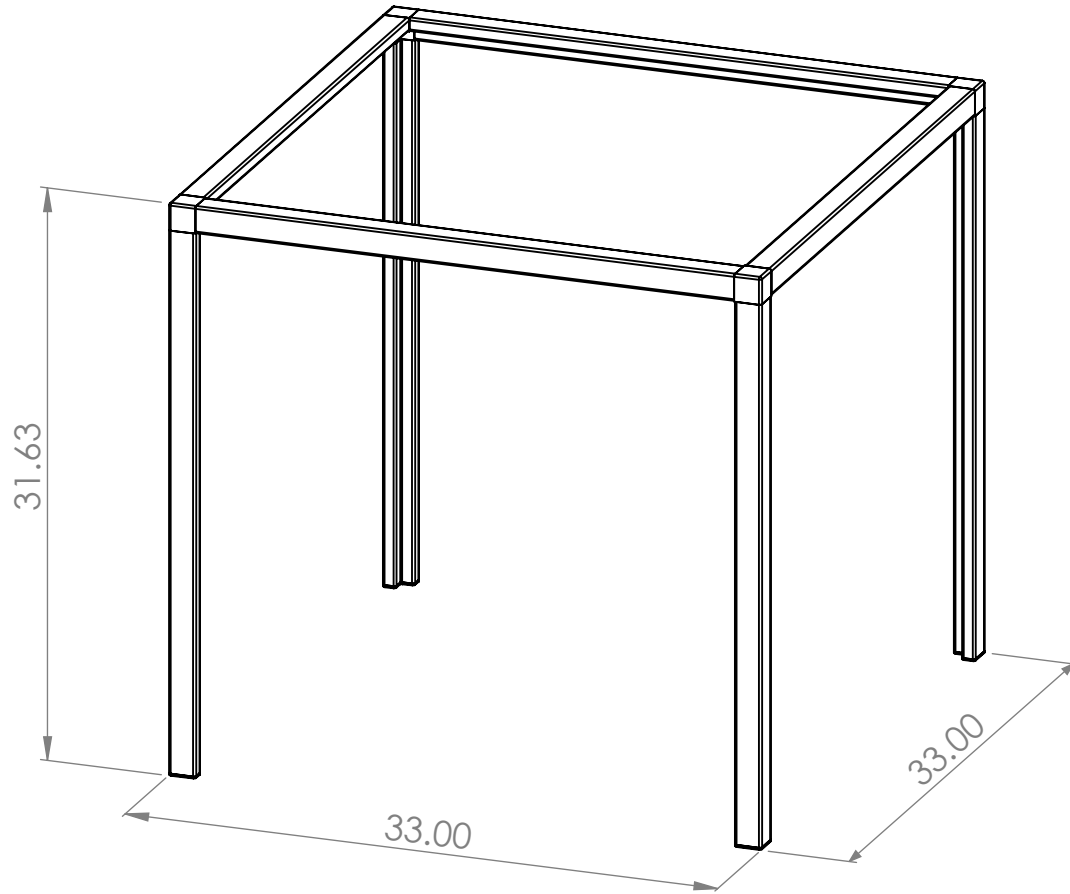

Table Frame

Exploded View

Assem A (Qty 4)

ITEM	QTY.	Part No.	DESCRIPTION	LENGTH (IN)	WIDTH (IN)
1	1				
2	1	TLA1-BL	L-Tube (Tight Fit - Black)	30	
3	1	JL3150	3-Way Corner Joint		
4	1	JLEC150	End Cap (L-Tube)		

Tubing B (Qty 4)

ITEM	QTY.	Part No.	DESCRIPTION	LENGTH (IN)	WIDTH (IN)
1	1				
2	1	TLA1-BL	L-Tube (Tight Fit - Black)	30	

L End Cap - JLEC150
(QTY 4)

3 Way - JL3150
(Qty 4)