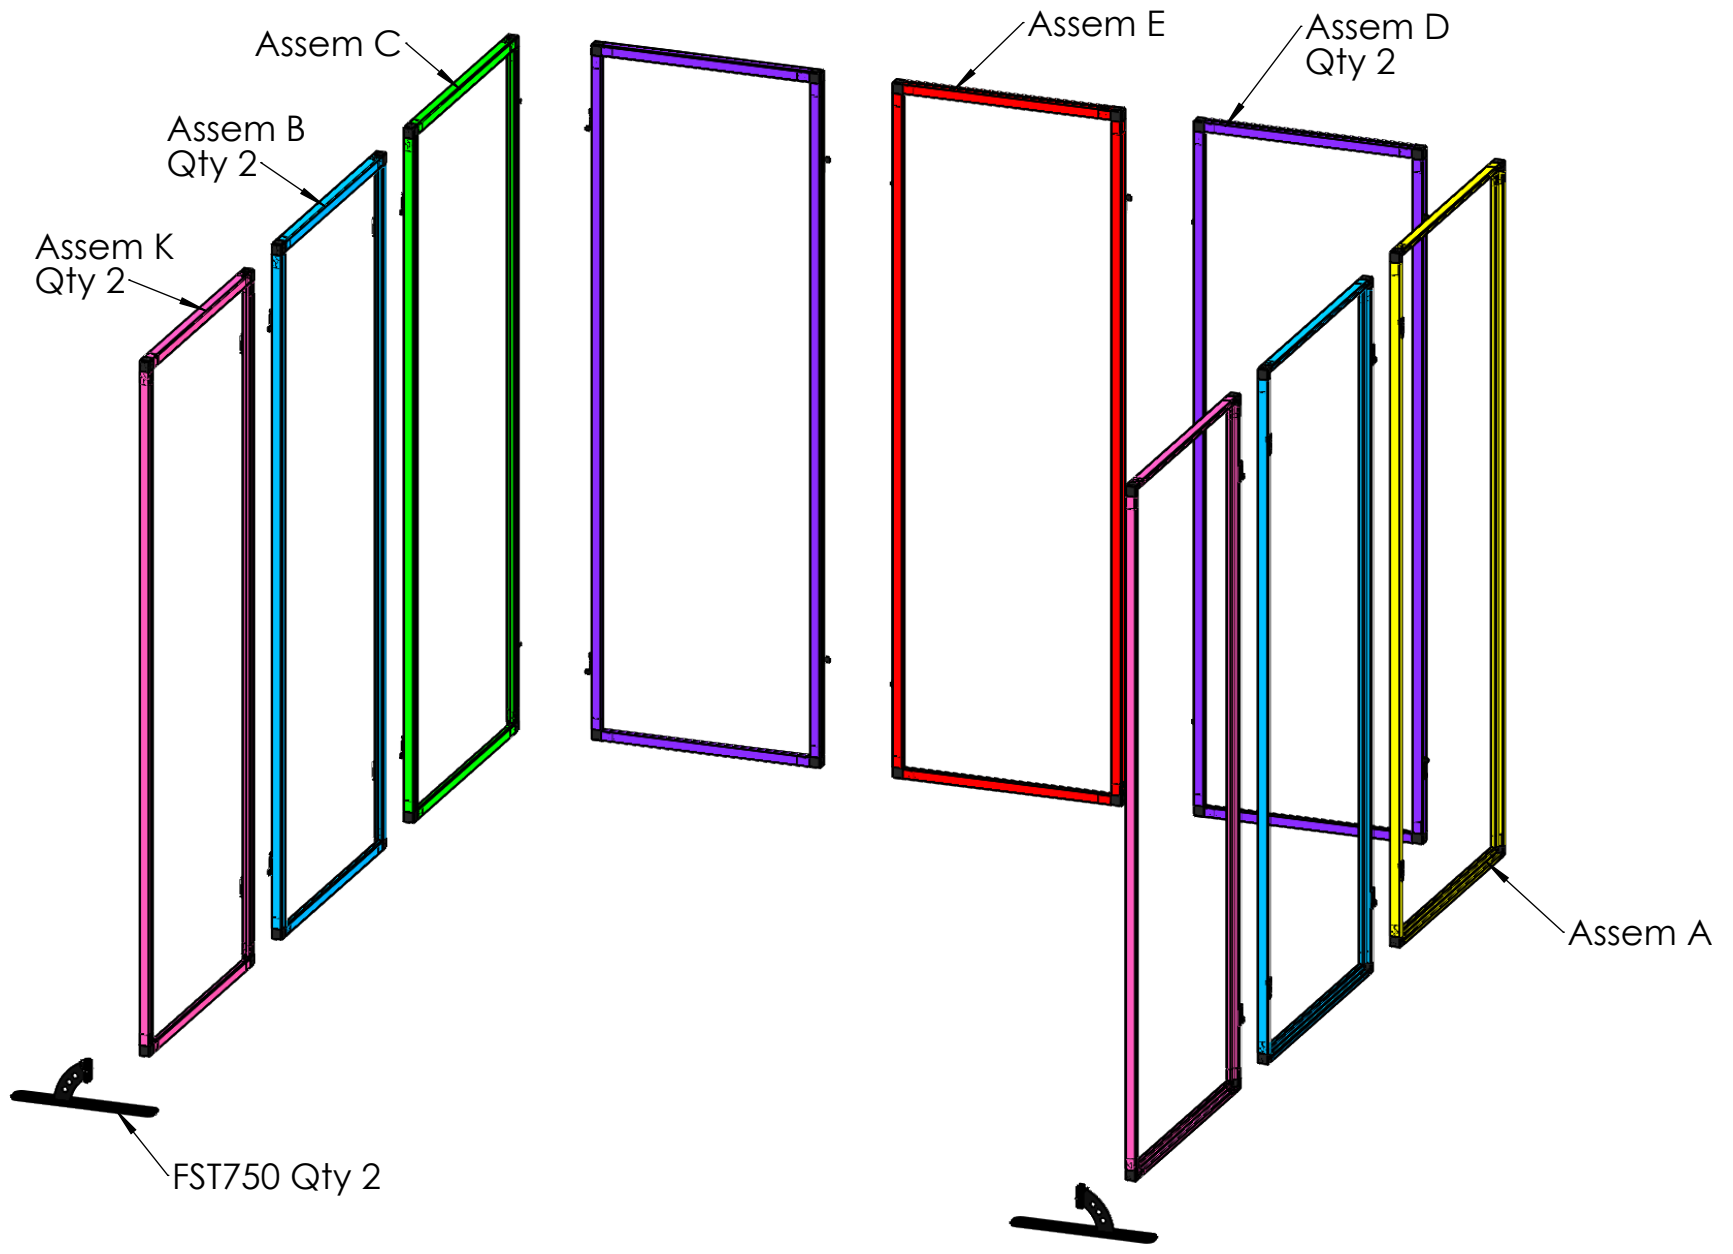

Date: 1-03-26

Description: Tradeshow Booth 10' x 10' x 8'

Part Number:

Page: 1 Of: 9

Customer:

Drawn by:

Moxitec
ALUMINUM FRAME COMPONENTS

5

4

3

2

1

Assem A

ITEM	QTY.	Part No.	DESCRIPTION	LENGTH (IN)	WIDTH (IN)
1	1				
2	2	TLA1-BL	L-Tube (Tight Fit - Black)	35.75	
3	2	TLA1-BL	L-Tube (Tight Fit - Black)	93	
4	4	JL2150	2-Way 90 degree corner joint		
5	2	HBC180	Bear Clip 180 - Straight Clip		
6	2	HBC90	Bear Clip 90 - Clip at 90 Degrees		

Date: 1-03-26

Description: Tradeshow Booth 10' x 10' x 8'

Part Number:

Page: 3 Of: 9

Customer:

Drawn by:

Moxitec
ALUMINUM FRAME COMPONENTS

Assem B - Qty 2

Date: 1-03-26 Description: Tradeshow Booth 10' x 10' x 8'

Part Number:

Page: 6 Of: 9

Customer:

Drawn by:

Assem E

ITEM	QTY.	Part No.	DESCRIPTION	LENGTH (IN)	WIDTH (IN)
1	1				
2	2	TLA1-BL	L-Tube (Tight Fit - Black)	29	
3	2	TLA1-BL	L-Tube (Tight Fit - Black)	93	
4	4	JL2150	2-Way 90 degree corner joint		
5	4	HBC180	Bear Clip 180 - Straight Clip		