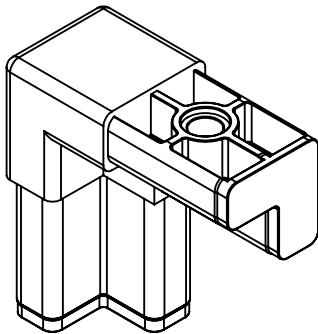

2 Way - JL2150