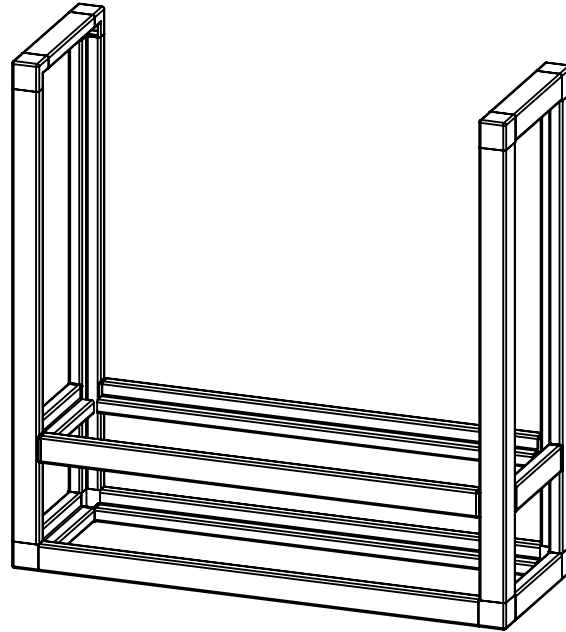

Tubing Cart Frame

Cart Frame

ITEM	QTY.	Part No.	DESCRIPTION	LENGTH (IN)	WIDTH (IN)
1	1				
2	4	TLA1-BL	L-Tube (Tight Fit - Black)	6.813	
3	2	TLA1-BL	L-Tube (Tight Fit - Black)	24.5	
4	4	TLA1-BL	L-Tube (Tight Fit - Black)	25	
5	2	TLA1-BL	L-Tube (Tight Fit - Black)	24.25	
6	2	TLA1-BL	L-Tube (Tight Fit - Black)	6.563	
7	4	JL2150	2-Way 90 degree corner joint		
8	8	JFT150	Flush T		
9	4	JL3150CH	3-Way Corner Joint with Caster Hole		

Date: 5-19-22

Description: Tubing Cart Frame

Part Number:

Page: 2 Of: 2

Customer:

Drawn by:

MOXI ALUMINUM FRAME
COMPONENTS