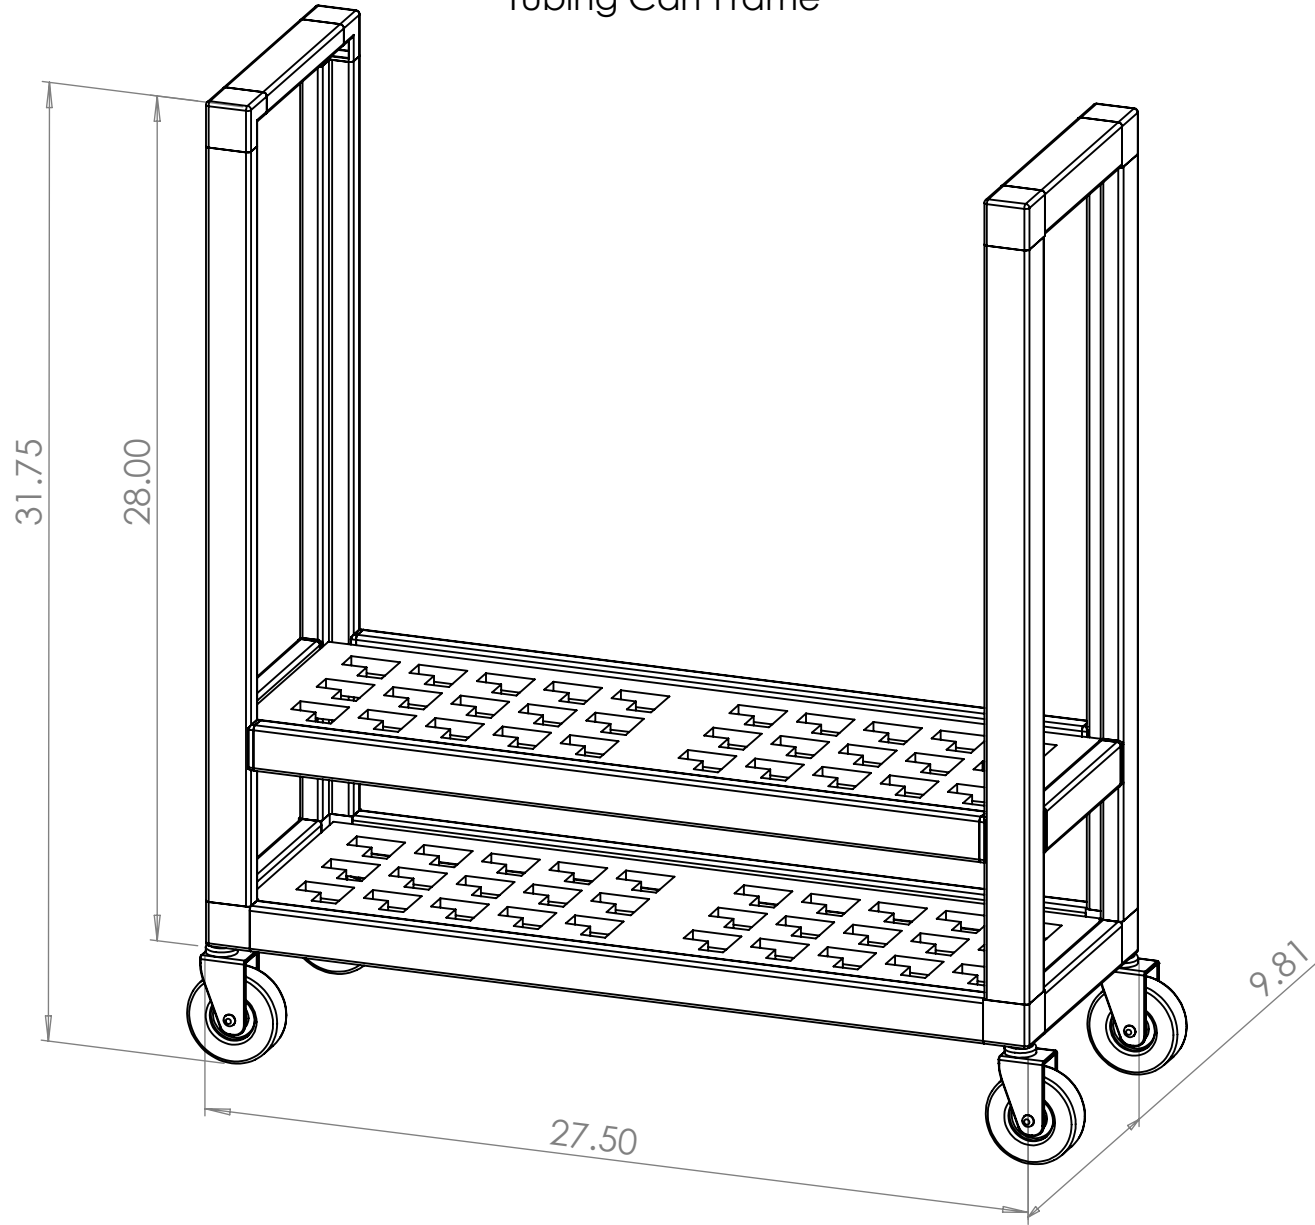

Tubing Cart Frame

Cart Frame

ITEM	QTY.	Part No.	DESCRIPTION	LENGTH (IN)	WIDTH (IN)
1	1				
2	4	TLA1-BL	L-Tube (Tight Fit - Black)	6.813	
3	2	TLA1-BL	L-Tube (Tight Fit - Black)	24.5	
4	4	TLA1-BL	L-Tube (Tight Fit - Black)	25	
5	2	TLA1-BL	L-Tube (Tight Fit - Black)	24.25	
6	2	TLA1-BL	L-Tube (Tight Fit - Black)	6.563	
7	4	JL2150	2-Way 90 degree corner joint		
8	8	JFT150	Flush T		
9	4	JL3150CH	3-Way Corner Joint with Caster Hole		

Date: 5-19-22

Description: Tubing Cart Frame

Part Number:

Page: 2 Of: 2

Customer:

Drawn by:

MOXI ALUMINUM FRAME
COMPONENTS