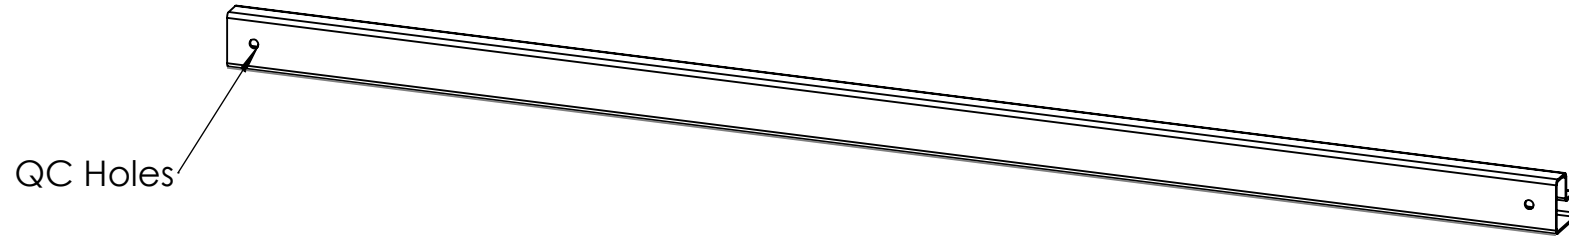

Exploded View

### Assem A - Qty 2

ITEM	QTY.	Part No.	DESCRIPTION	LENGTH (IN)	WIDTH (IN)
1	1				
2	1	TRA1-BL	R-Tube (Tight Fit - Black)	93	
3	2	JLR3T150QC2(2A, 4A)	3-Way T with 2 Quick Connects for L and R Tube		

Tubing B - Qty 6

ITEM	QTY.	Part No.	DESCRIPTION	LENGTH (IN)	WIDTH (IN)
1	1				
2	1	TLA3-BL	L-Tube (Loose Fit - Black)	37	

Assem C - Qty 2

ITEM	QTY.	Part No.	DESCRIPTION	LENGTH (IN)	WIDTH (IN)
1	1				
2	1	TLA1-BL	L-Tube (Tight Fit - Black)	93	
3	1	JL2150QC1(2A)	2-Way with (1) Quick Connect (2A)		
4	1	JL2150QC1(3A)	2-way with (1) Quick Connect (3A)		