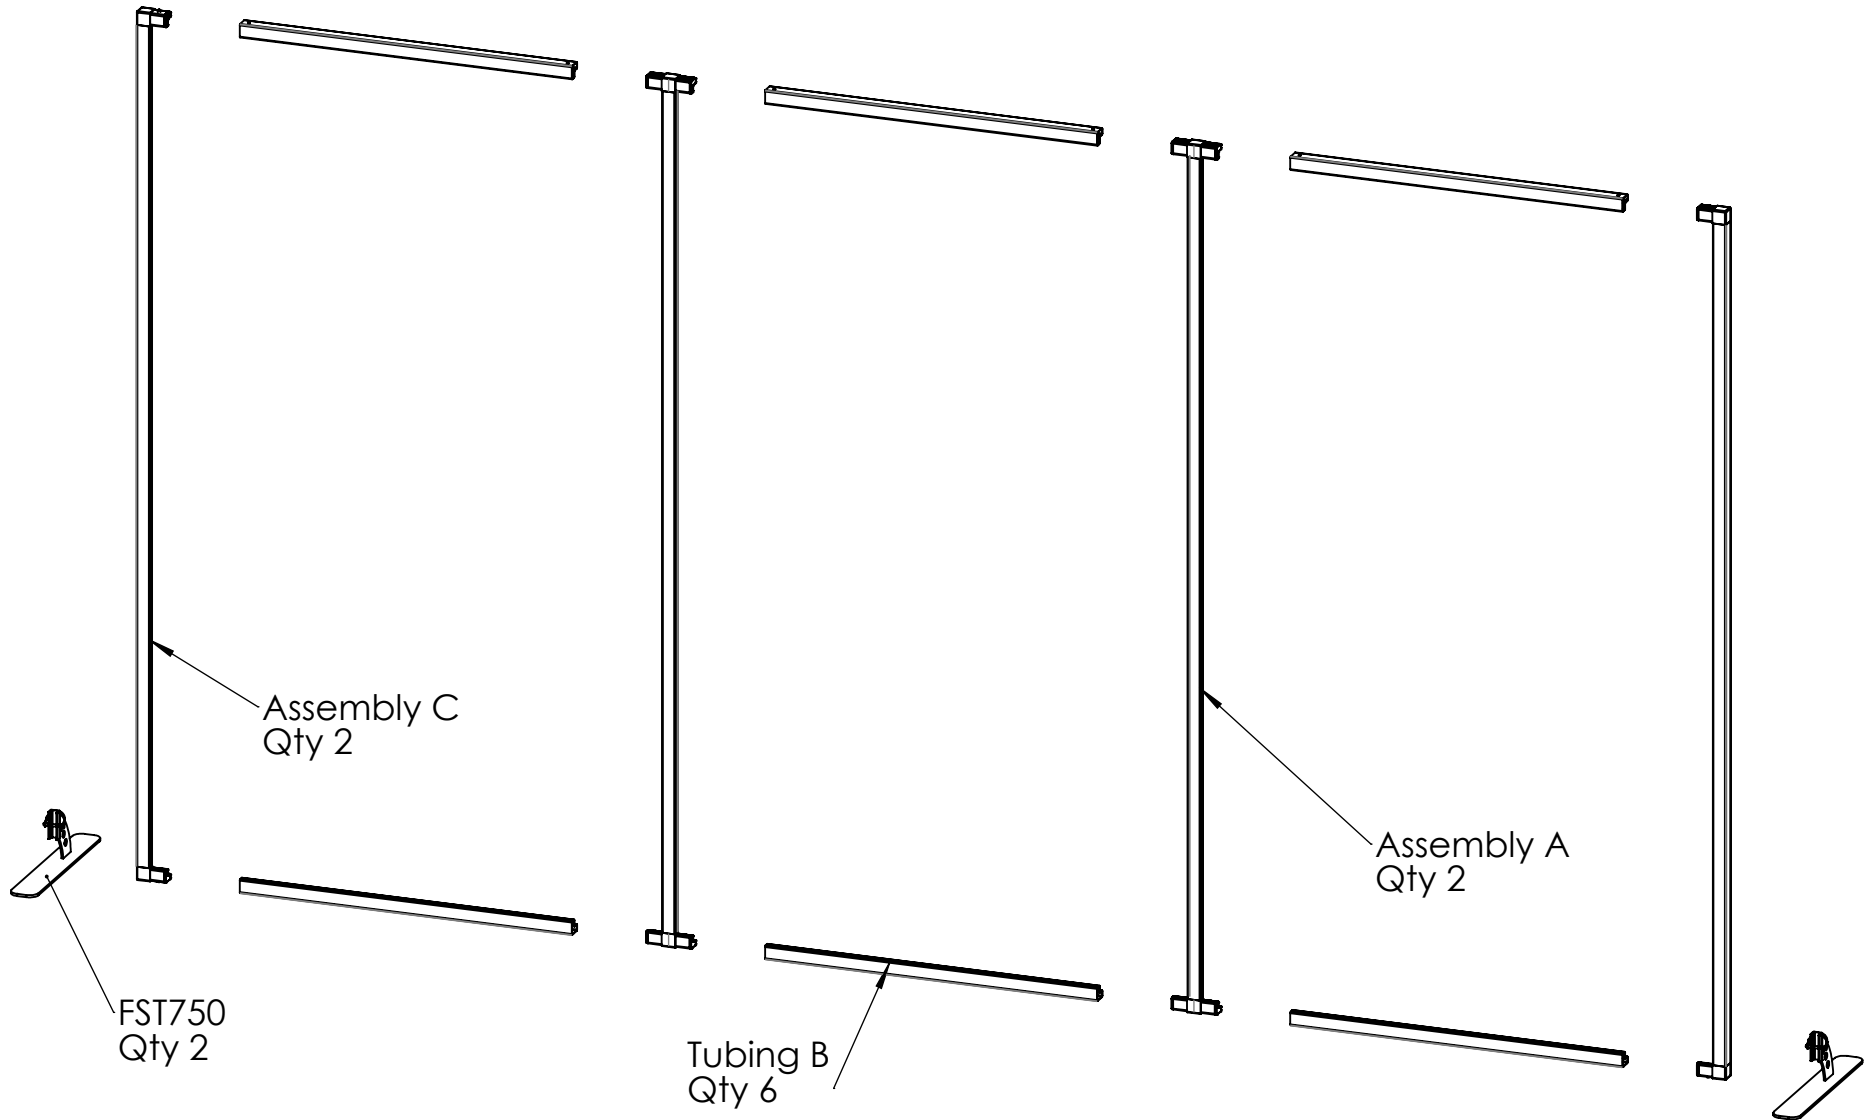

### Assem A - Qty 2

ITEM	QTY.	Part No.	DESCRIPTION	LENGTH (IN)	WIDTH (IN)
1	1				
2	1	TRA1-BL	R-Tube (Tight Fit - Black)	93	
3	2	JLR3T150QC2(2A, 4A)	3-Way T with 2 Quick Connects for L and R Tube		

Tubing B - Qty 6

ITEM	QTY.	Part No.	DESCRIPTION	LENGTH (IN)	WIDTH (IN)
1	1				
2	1	TLA3-BL	L-Tube (Loose Fit - Black)	37	

Assem C - Qty 2

ITEM	QTY.	Part No.	DESCRIPTION	LENGTH (IN)	WIDTH (IN)
1	1				
2	1	TLA1-BL	L-Tube (Tight Fit - Black)	93	
3	1	JL2150QC1(2A)	2-Way with (1) Quick Connect (2A)		
4	1	JL2150QC1(3A)	2-way with (1) Quick Connect (3A)		