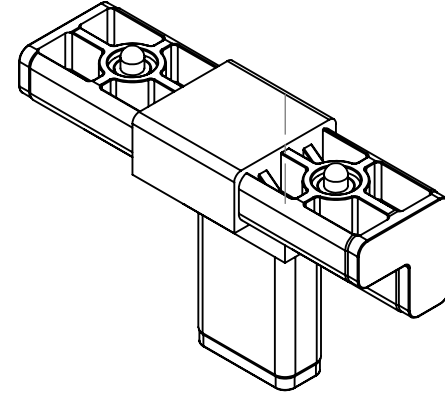

JLR3T150QC2(2A,4A)