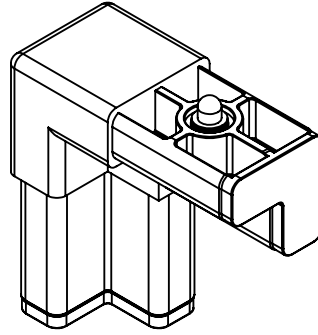

JL2150QC1(2A)