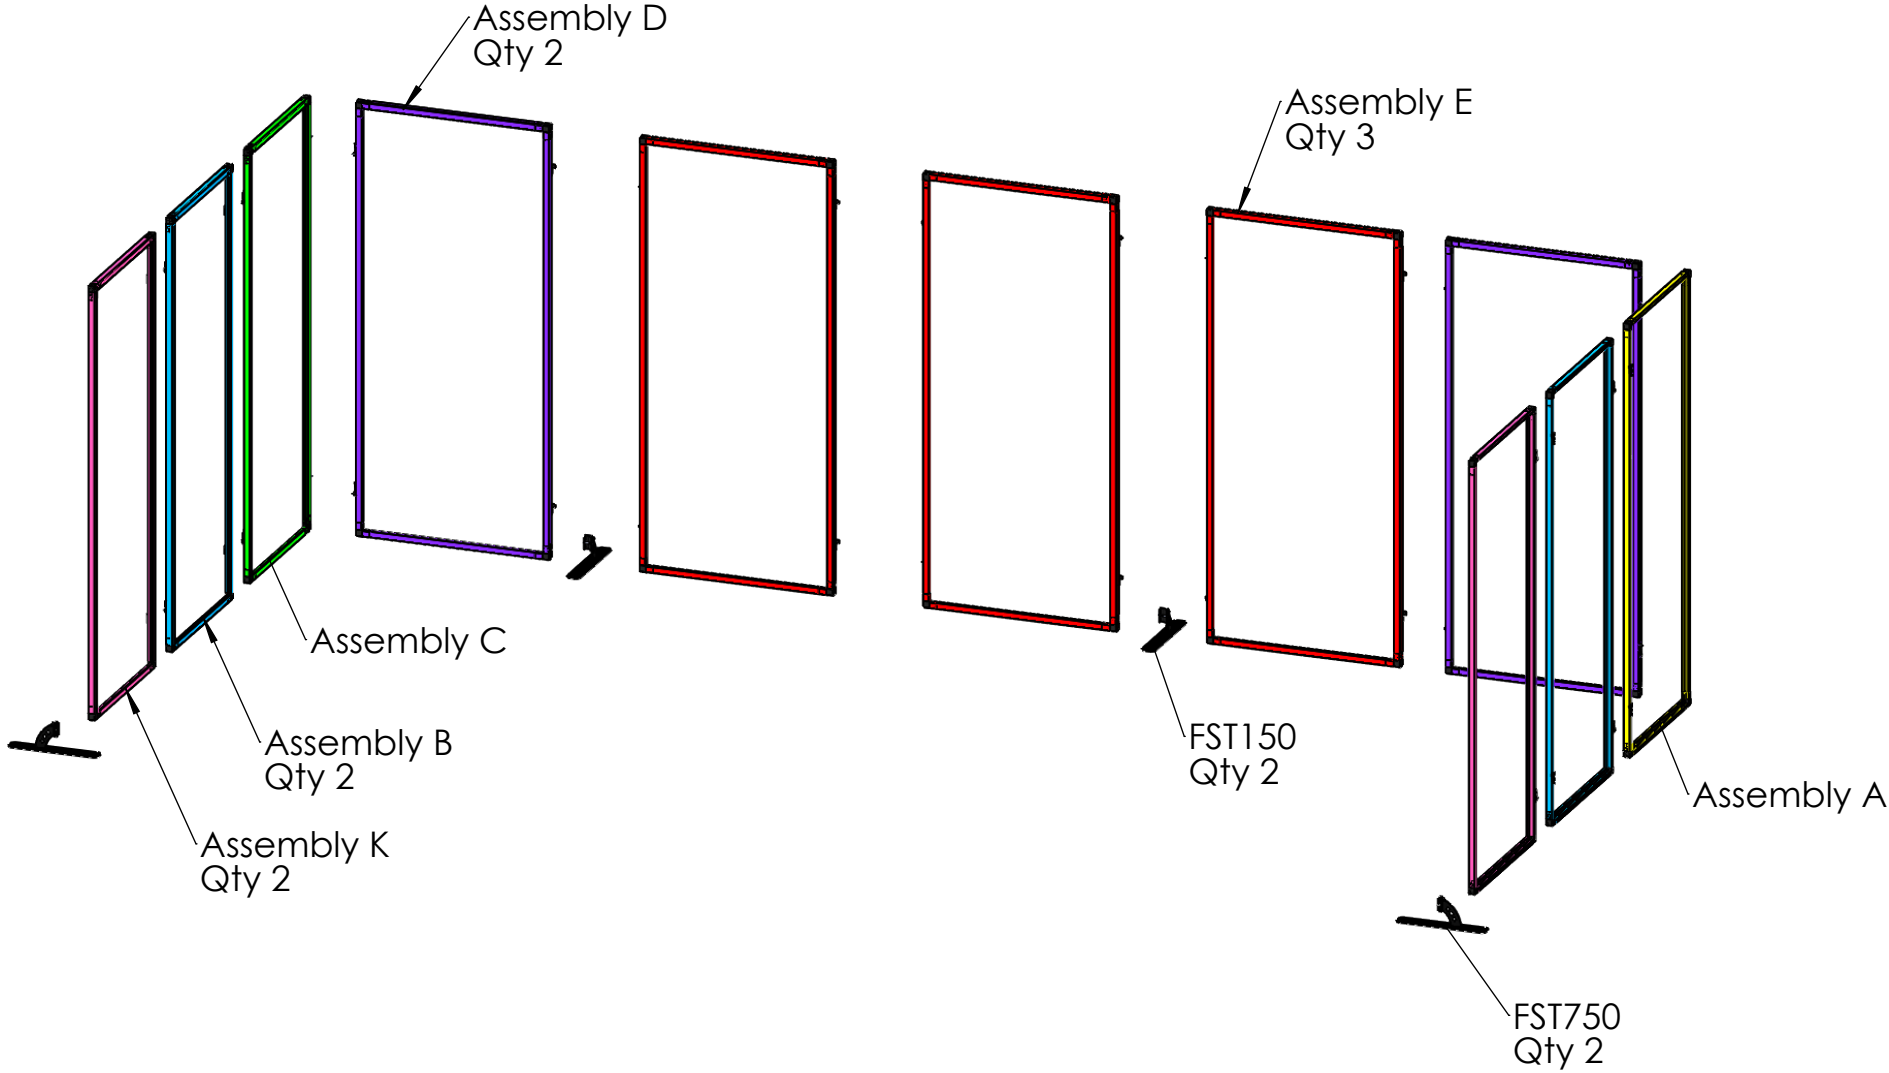

Date: 3-06-26

Description: Tradeshow Booth 20' x 10' x 8'

Part Number:

Page: 1 Of: 9

Customer:

Drawn by:

Moxitec
ALUMINUM FRAME COMPONENTS

5

4

3

2

1

Exploded View

Assembly A

ITEM	QTY.	Part No.	DESCRIPTION	LENGTH (IN)	WIDTH (IN)
1	1				
2	2	TLA1-BL	L-Tube (Tight Fit - Black)	32.75	
3	2	TLA1-BL	L-Tube (Tight Fit - Black)	93	
4	4	JL2150	2-Way 90 degree corner joint		
5	2	HBC180	Bear Clip 180 - Straight Clip		
6	2	HBC90	Bear Clip 90 - Clip at 90 Degrees		

Date: 3-06-26 Description: Tradeshow Booth 20' x 10' x 8'

Page: 3 Of: 9 Customer:

Part Number:

Drawn by:

Moxitec
ALUMINUM FRAME COMPONENTS

Assembly B - Qty 2

ITEM	QTY.	Part No.	DESCRIPTION	LENGTH (IN)	WIDTH (IN)
1	1				
2	2	TLA1-BL	L-Tube (Tight Fit - Black)	32.75	
3	2	TLA1-BL	L-Tube (Tight Fit - Black)	93	
4	4	JL2150	2-Way 90 degree corner joint		
5	4	HBC180	Bear Clip 180 - Straight Clip		

Assembly D - Qty 2

ITEM	QTY.	Part No.	DESCRIPTION	LENGTH (IN)	WIDTH (IN)
1	1				
2	2	TLA1-BL	L-Tube (Tight Fit - Black)	40.25	
3	2	TLA1-BL	L-Tube (Tight Fit - Black)	93	
4	4	JL2150	2-Way 90 degree corner joint		
5	2	HBC180	Bear Clip 180 - Straight Clip		
6	2	HBC90	Bear Clip 90 - Clip at 90 Degrees		