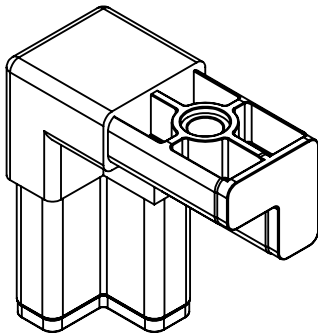

Assembly D - Qty 2

ITEM	QTY.	Part No.	DESCRIPTION	LENGTH (IN)	WIDTH (IN)
1	1				
2	2	TLA1-BL	L-Tube (Tight Fit - Black)	40.25	
3	2	TLA1-BL	L-Tube (Tight Fit - Black)	93	
4	4	JL2150	2-Way 90 degree corner joint		
5	2	HBC180	Bear Clip 180 - Straight Clip		
6	2	HBC90	Bear Clip 90 - Clip at 90 Degrees		

Assembly E - Qty 3

ITEM	QTY.	Part No.	DESCRIPTION	LENGTH (IN)	WIDTH (IN)
1	1				
2	2	TLA1-BL	L-Tube (Tight Fit - Black)	40.25	
3	2	TLA1-BL	L-Tube (Tight Fit - Black)	93	
4	4	JL2150	2-Way 90 degree corner joint		
5	4	HBC180	Bear Clip 180 - Straight Clip		

Assembly K - Qty 2

ITEM	QTY.	Part No.	DESCRIPTION	LENGTH (IN)	WIDTH (IN)
1	2	HBC180	Bear Clip 180 - Straight Clip		
2	4	JL2150	2-Way 90 degree corner joint		
3	1				
4	2	TLA1-BL	L-Tube (Tight Fit - Black)	32.75	
5	2	TLA1-BL	L-Tube (Tight Fit - Black)	93	

Stainless Pan Head Screw
PPHS10-625

Bear Clip 180 Assembly

Bear Clip 90 Assembly

2 Way - JL2150

FST150 (with lock pin)

FST750 (with lock pin)