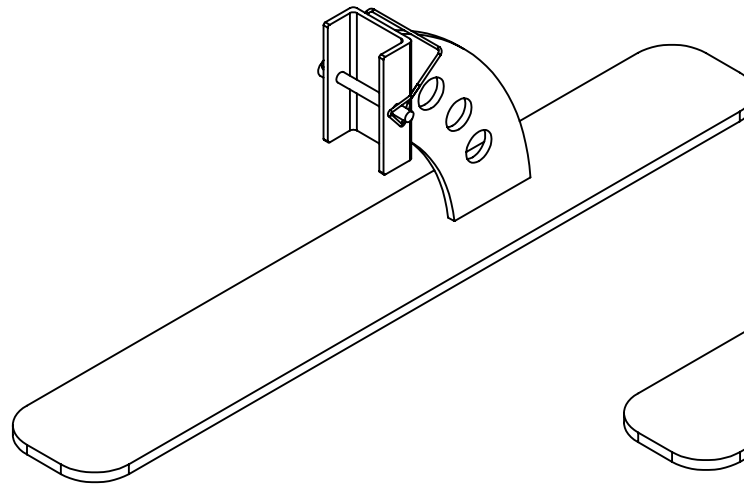

Assembly E - Qty 3

ITEM	QTY.	Part No.	DESCRIPTION	LENGTH (IN)	WIDTH (IN)
1	1				
2	2	TLA1-BL	L-Tube (Tight Fit - Black)	40.25	
3	2	TLA1-BL	L-Tube (Tight Fit - Black)	93	
4	4	JL2150	2-Way 90 degree corner joint		
5	4	HBC180	Bear Clip 180 - Straight Clip		

Assembly K - Qty 2

ITEM	QTY.	Part No.	DESCRIPTION	LENGTH (IN)	WIDTH (IN)
1	2	HBC180	Bear Clip 180 - Straight Clip		
2	4	JL2150	2-Way 90 degree corner joint		
3	1				
4	2	TLA1-BL	L-Tube (Tight Fit - Black)	32.75	
5	2	TLA1-BL	L-Tube (Tight Fit - Black)	93	

Stainless Pan Head Screw
PPHS10-625

Bear Clip 180 Assembly

Bear Clip 90 Assembly

2 Way - JL2150

FST150 (with lock pin)

FST750 (with lock pin)